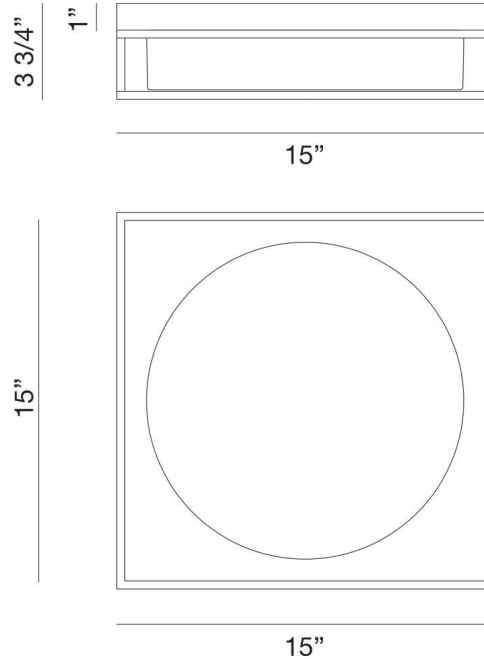

JOB NAME:

DATE:

TYPE:

COMMENTS:

LIGHT INFORMATION

Light Type	Integrated LED
CRI	90
Delivered Lumens	2400
Color Temperature	3000K
LED Lifespan (L70)	20000
Light Direction	Ambient
Dimming Method	Triac/Elv
Current Type	AC
Input Voltage	120
Total Wattage	32

DIMENSIONS & WEIGHT

Length (In)	15
Width (In)	15
Height (In)	3.75
Weight (Lbs)	6.94

INSTALLATION

Mounting Type	J-Box
Rating	Dry
Hanging Support Type	J-Box

PRODUCT FINISH

Satin Gold Paint

SHADE FINISH

Cylindrical White Glass