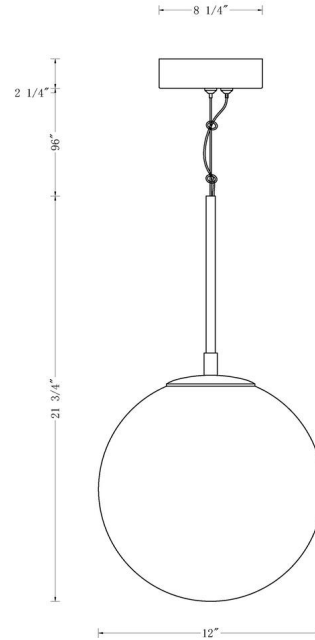

JOB NAME:

DATE:

TYPE:

COMMENTS:

LIGHT INFORMATION

Light Type	Integrated LED
CRI	90
Delivered Lumens	1105
Color Temperature	3000K
LED Lifespan (L70)	20000
Light Direction	Ambient
Dimming Method	Triac/Elv
Current Type	DC
Input Voltage	120
Total Wattage	15

DIMENSIONS & WEIGHT

Height (In)	21.75
Min Height (In)	34
Max Height (In)	120
Diameter (In)	12
Weight (Lbs)	22

INSTALLATION

Mounting Type	J-Box
Rating	Dry
Hanging Support Type	Aircraft Cable

PRODUCT FINISH

Gold

SHADE FINISH

Globe Alabaster

PRODUCT FEATURES

This product is crafted from natural stone; inherent variations in color, pattern, and texture are to be expected.

CERTIFICATIONS & COMPLIANCE