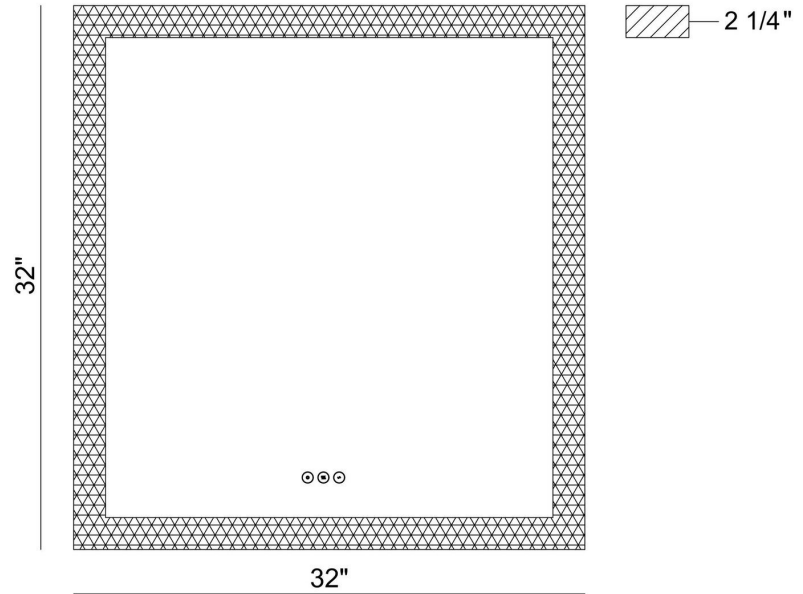

JOB NAME:

DATE:

TYPE:

COMMENTS:

LIGHT INFORMATION

Light Type	Integrated LED
CRI	90
Delivered Lumens	2070
Color Temperature	3000K-6500K
LED Lifespan (L70)	20000
Light Direction	Ambient
Dimming Method	Touch Switch
Current Type	DC
Input Voltage	120
Total Wattage	39

DIMENSIONS & WEIGHT

Width (In)	32
Height (In)	32
Ext (In)	2
Weight (Lbs)	38.79

INSTALLATION

Mounting Type	J-Box
Rating	Damp
Hanging Support Type	J-Box

PRODUCT FINISH

Mirror

CERTIFICATIONS & COMPLIANCE