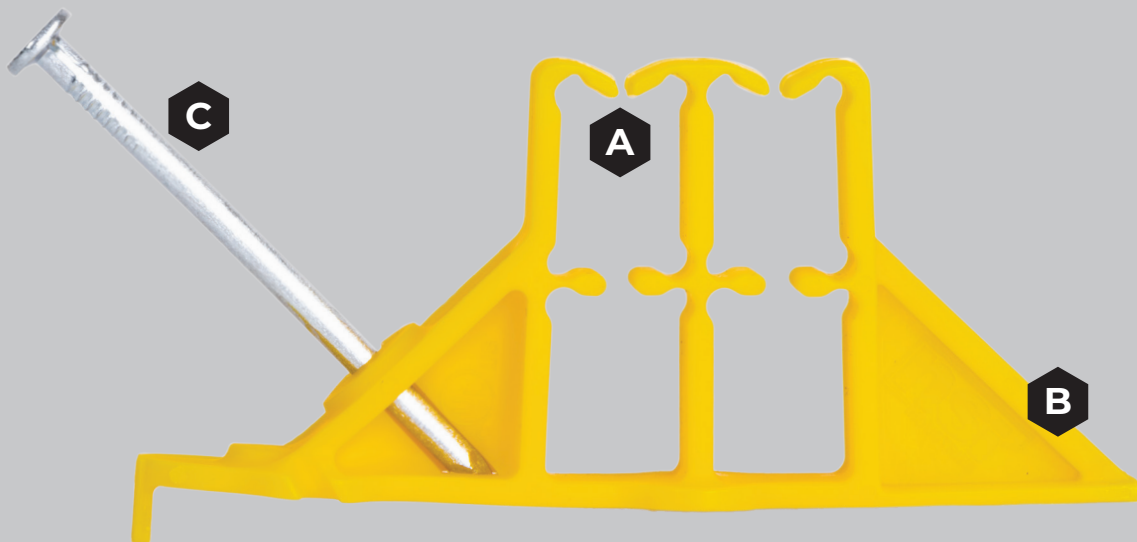

EASY-STACK®

CABLE STACKER

Additional Cable Management Product Available

INCREASE YOUR PRODUCTIVITY

Versatile and easy to use, Easy-Stack Cable Stacker is the perfect solution for a variety of applications. Install with a nail, staple or screw into wood or metal studs.

- **A** Cables are self-securing – no snap to close.
- **B** Strong enough to be installed and re-installed as needed.
- **C** Can be installed with a nail, staple or screw (included) for application into wood or metal studs.

PART #	PRODUCT TYPE	PACK QTY	UPC
ES-YL-100	Pouch	100	662381014078
ES-YL-25	Pouch	25	662381014061