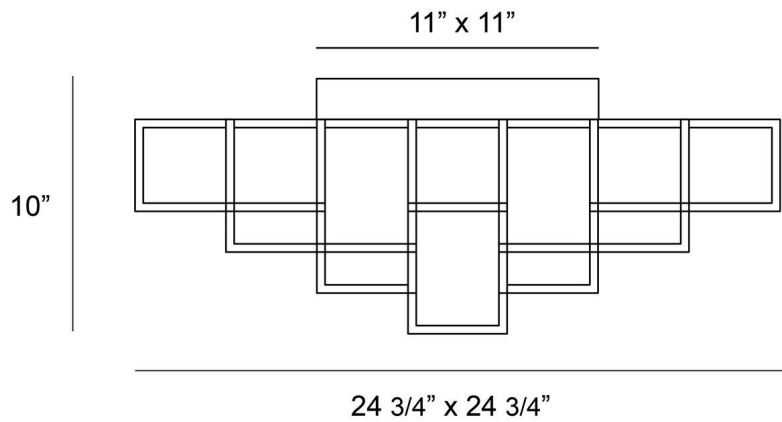

JOB NAME:

DATE:

TYPE:

COMMENTS:

LIGHT INFORMATION

Light Type	Integrated LED
CRI	90
Delivered Lumens	890
Color Temperature	3000K
LED Lifespan (L70)	20000
Number of Lights	13
Light Direction	Ambient
Dimming Method	Triac/Elv
Current Type	DC
Input Voltage	120
Total Wattage	51

DIMENSIONS & WEIGHT

Length (In)	24.75
Width (In)	24.75
Height (In)	10
Weight (Lbs)	19.66

INSTALLATION

Mounting Type	J-Box
Rating	Dry
Hanging Support Type	J-Box

PRODUCT FINISH

Matte Gold

CERTIFICATIONS & COMPLIANCE