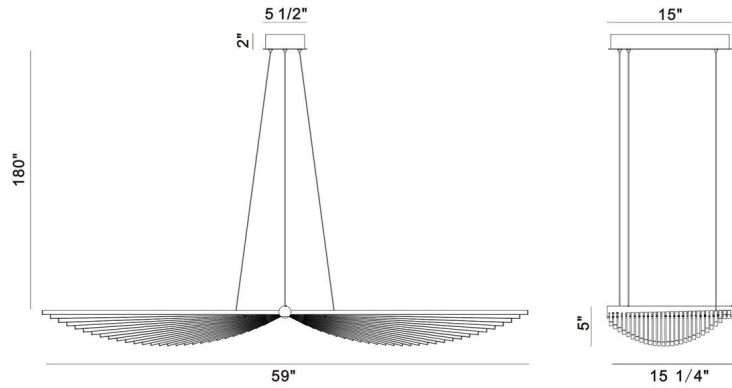

JOB NAME:

DATE:

TYPE:

COMMENTS:

LIGHT INFORMATION

Light Type	Integrated LED
CRI	90
Delivered Lumens	2059
Color Temperature	3000K
LED Lifespan (L70)	20000
Light Direction	Down
Dimming Method	Triac/Elv
Current Type	DC
Input Voltage	120
Total Wattage	100

DIMENSIONS & WEIGHT

Length (In)	59
Width (In)	15.25
Height (In)	5
Min Height (In)	27
Max Height (In)	187
Weight (Lbs)	14.15

INSTALLATION

Mounting Type	J-Box
Rating	Dry
Hanging Support Type	Aircraft Cable