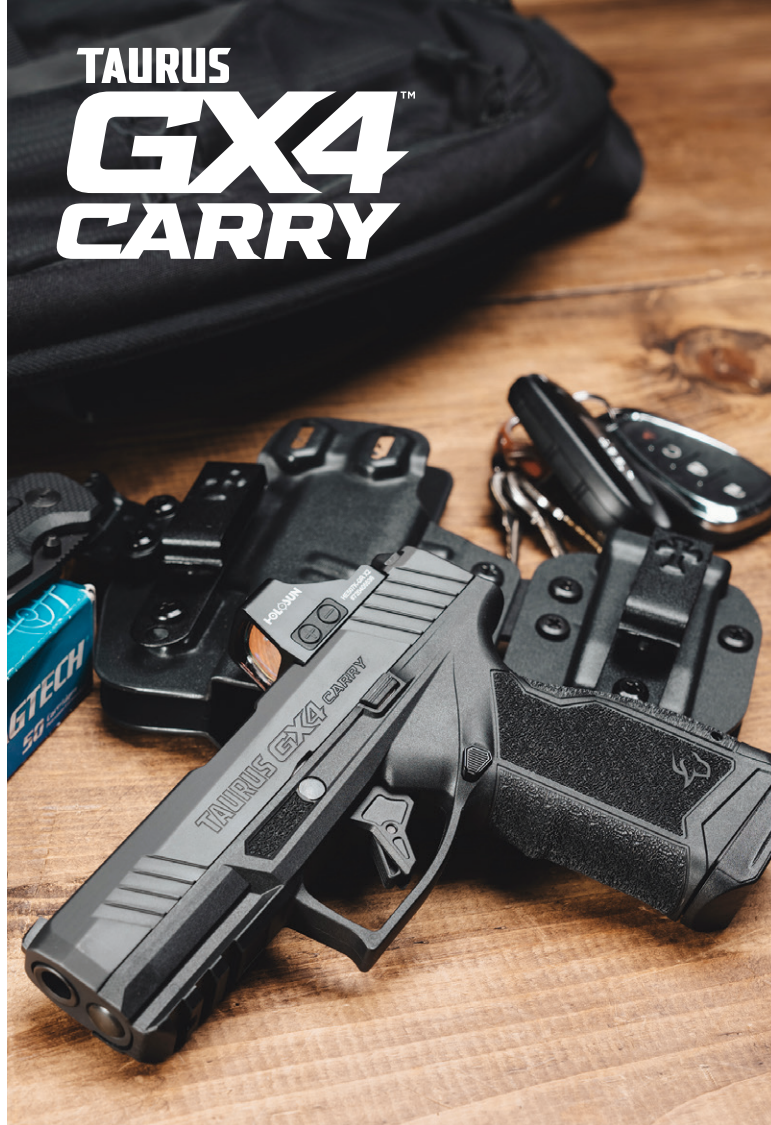

### TAURUS GX4XL™

13 ROUND CAPACITY

OPTIC-READY AVAILABLE

TORO

9mm Luger  
10, 11 or 13 Rounds  
20 oz.  
3.7" Barrel

**NEW PRODUCT  
SPOTLIGHT**

**TAURUS  
GX4™  
CARRY**

**THE ULTIMATE  
CARRY GUN.**