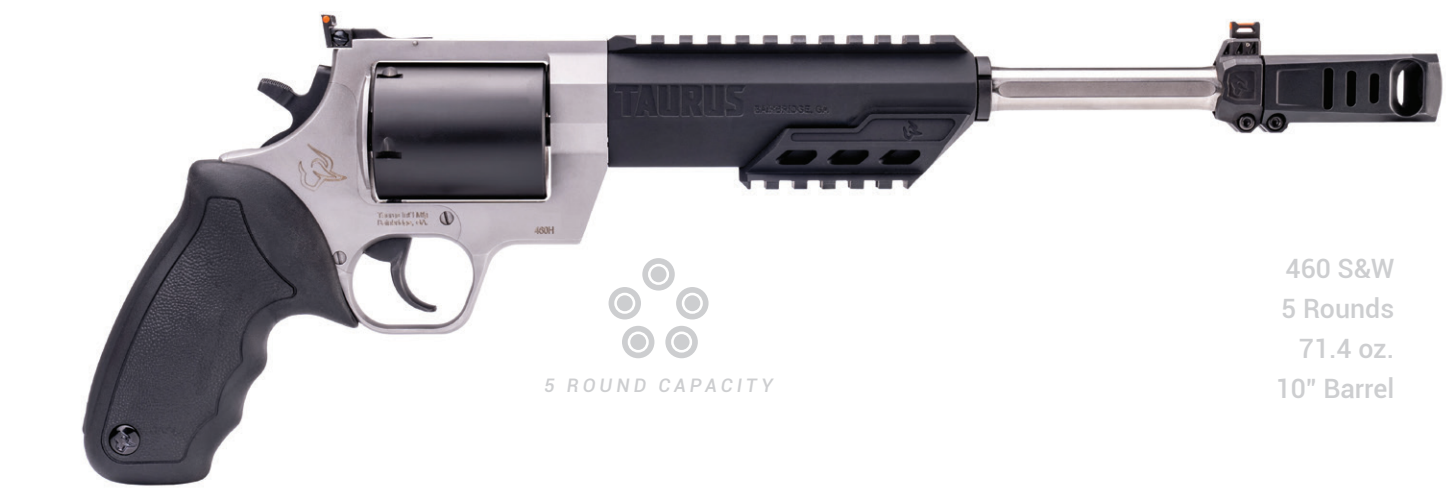

5 ROUND CAPACITY

460 S&W
5 Rounds
71.4 oz.
10" Barrel