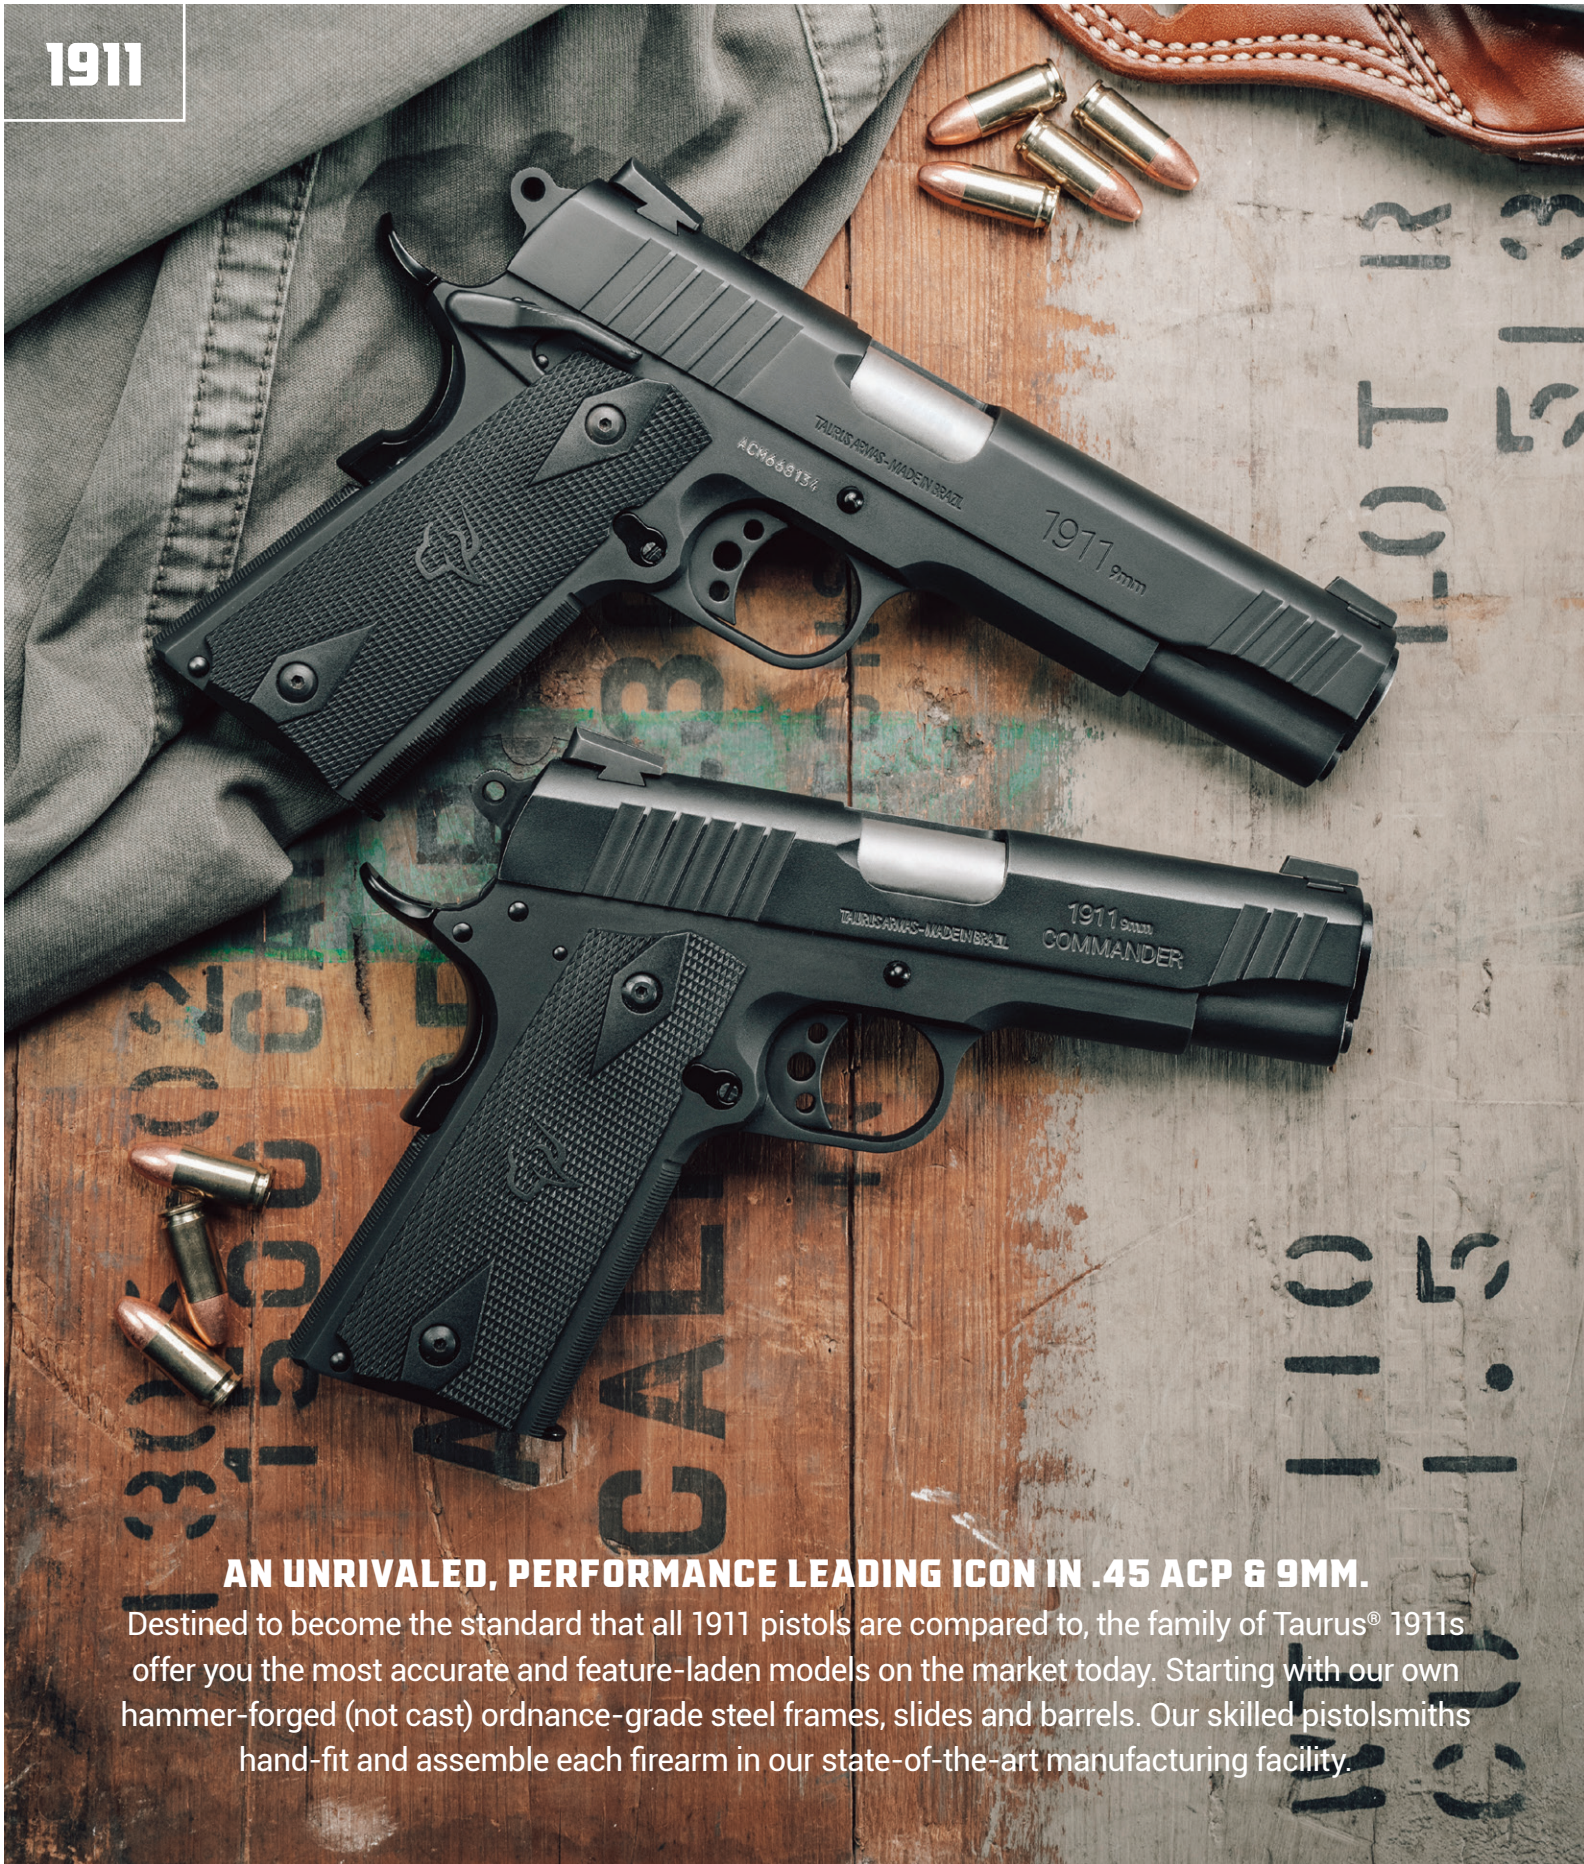

**TAURUSTX™ 22  
COMPETITION SCR**

16 ROUND CAPACITY

Optic not included.  
22 LR  
10 or 16 Rounds  
23 oz.  
5.25" Threaded Barrel

1911

**AN UNRIVALED, PERFORMANCE LEADING ICON IN .45 ACP & 9MM.**

Destined to become the standard that all 1911 pistols are compared to, the family of Taurus® 1911s offer you the most accurate and feature-laden models on the market today. Starting with our own hammer-forged (not cast) ordnance-grade steel frames, slides and barrels. Our skilled pistolsmiths hand-fit and assemble each firearm in our state-of-the-art manufacturing facility.