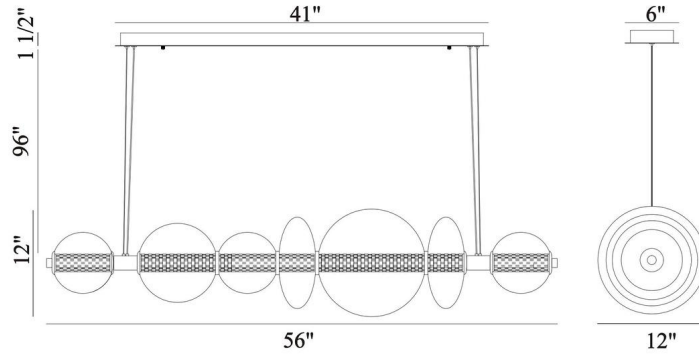

JOB NAME:

DATE:

TYPE:

COMMENTS:

LIGHT INFORMATION

Light Type	Integrated LED
CRI	90
Delivered Lumens	3586
Color Temperature	3000K
LED Lifespan (L70)	52000
Number of Lights	3
Light Direction	Ambient
Dimming Method	Triac/Elv
Current Type	DC
Input Voltage	120
Total Wattage	46

DIMENSIONS & WEIGHT

Length (In)	56
Width (In)	12
Height (In)	12
Min Height (In)	33.5
Max Height (In)	109.5
Weight (Lbs)	19.35

INSTALLATION

Mounting Type	J-Box
Rating	Dry
Hanging Support Type	Aircraft Cable