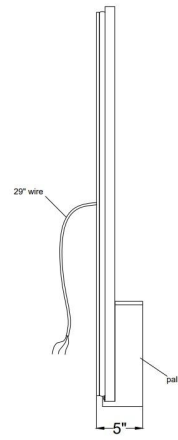

JOB NAME:

DATE:

TYPE:

COMMENTS:

FRONT VIEW

RIGHT SIDE

REAR VIEW

LIGHT INFORMATION

DIMENSIONS & WEIGHT

Width (In)	24
Height (In)	42
Ext (In)	4.5
Weight (Lbs)	37.25

INSTALLATION

Mounting Type	J-Box
Rating	Damp
Hanging Support Type	Z-Bar

PRODUCT FINISH

Gold

PRODUCT FEATURES

Various shelf mounting positions