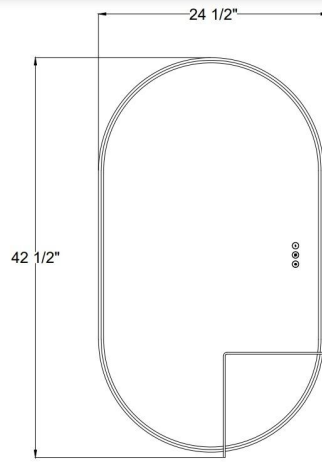

JOB NAME:

DATE:

TYPE:

COMMENTS:

FRONT VIEW

RIGHT SIDE

REAR VIEW

LIGHT INFORMATION

DIMENSIONS & WEIGHT

Width (In)	24
Height (In)	42
Ext (In)	4.5
Weight (Lbs)	37.25

INSTALLATION

Mounting Type	J-Box
Rating	Damp
Hanging Support Type	Z-Bar

PRODUCT FINISH

Gold

PRODUCT FEATURES

Various shelf mounting positions