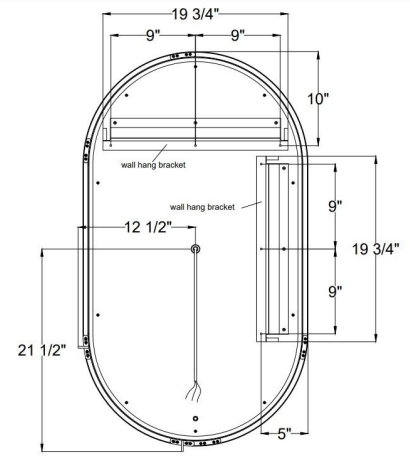

JOB NAME:

DATE:

TYPE:

COMMENTS:

FRONT VIEW

RIGHT SIDE

REAR VIEW

LIGHT INFORMATION

DIMENSIONS & WEIGHT

Width (In)	24
Height (In)	42
Ext (In)	4.5
Weight (Lbs)	37.25

INSTALLATION

Mounting Type	J-Box
Rating	Damp
Hanging Support Type	Z-Bar

PRODUCT FINISH

Gold

PRODUCT FEATURES

Various shelf mounting positions