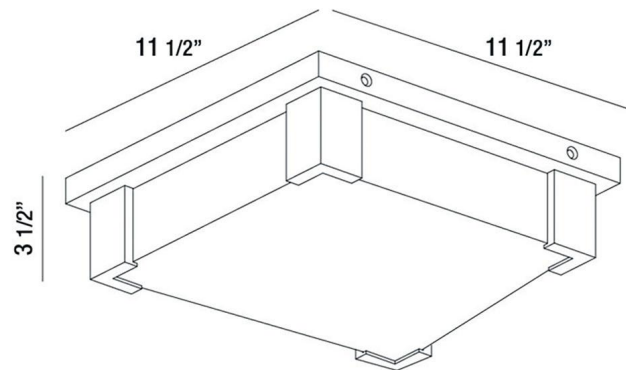

JOB NAME:

DATE:

TYPE:

COMMENTS:

LIGHT INFORMATION

Light Type	Integrated LED
CRI	90
Delivered Lumens	930
Color Temperature	3000K
LED Lifespan (L70)	20000
Light Direction	Down
Dimming Method	Triac/Elv
Current Type	AC
Input Voltage	120
Total Wattage	25

DIMENSIONS & WEIGHT

Length (In)	11.5
Width (In)	11.5
Height (In)	3.5
Ext (In)	3.5
Weight (Lbs)	7.3

INSTALLATION

Mounting Type	J-Box
Rating	Dry
Hanging Support Type	J-Box

PRODUCT FINISH

Matte Black

SHADE FINISH