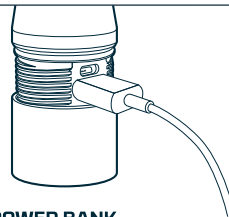

Alliance Consumer Group
5650 Alliance Gateway Freeway
Fort Worth, TX 76177
800.255.6061

Made in China.

MODE SELECT DIAL

Twist to select High, Medium, Low or Strobe mode.

4X ZOOM

Twist to adjust the light beam from flood light to spot light.

POWER BANK

To charge your phone or other USB device, simply unscrew the base and plug it into the USB port.

Battery Indicator Light
(located behind power button):
Red = Less than 25%
Blue = Greater than 25%