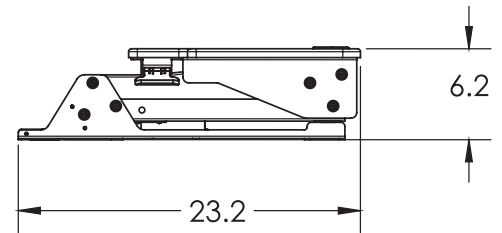

Helium

Helium Surface XL

- Comes **completely assembled** and requires no tools for installation
- Compact footprint, easily fits onto a 24" deep desk
- **Gas assisted height adjustment**, quiet and infinite height positioning through **14.6"**
- A large primary work surface can be extended 20" above the desk
- The primary work surface is 42" wide to accommodate **two 27" monitors**, monitor arms, an Apple iMac® or laptop with monitor
- Three primary work surface grommet holes, allow for cable management
- Keyboard surface adjusts with the primary work surface
- 20° (-10°/+10°) of keyboard ergonomic tilt
- Weight: 43 lbs.
- Capacity: 45 lbs.
- Tested to 15,000 cycles
- Two year warranty
- Lead time: 10 business days

TOP POSITION

BOTTOM POSITION