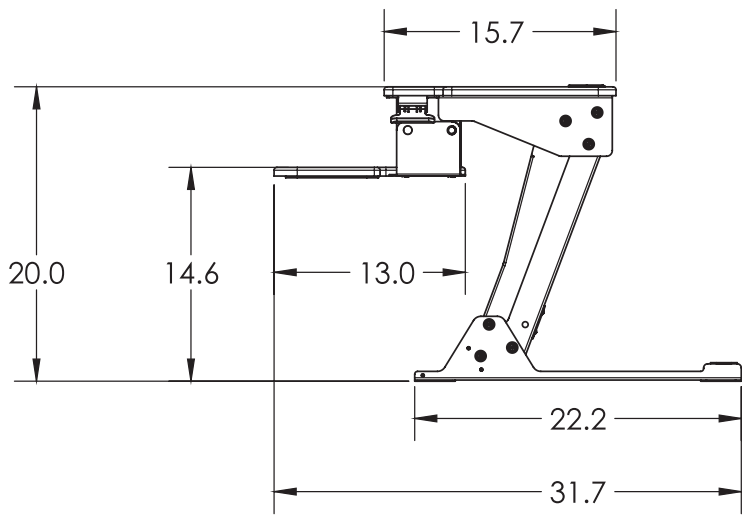

Helium

Helium Surface XL

- Comes **completely assembled** and requires no tools for installation
- Compact footprint, easily fits onto a 24" deep desk
- **Gas assisted height adjustment**, quiet and infinite height positioning through **14.6"**
- A large primary work surface can be extended 20" above the desk
- The primary work surface is 42" wide to accommodate **two 27" monitors**, monitor arms, an Apple iMac® or laptop with monitor
- Three primary work surface grommet holes, allow for cable management
- Keyboard surface adjusts with the primary work surface
- 20° (-10°/+10°) of keyboard ergonomic tilt
- Weight: 43 lbs.
- Capacity: 45 lbs.
- Tested to 15,000 cycles
- Two year warranty
- Lead time: 10 business days

TOP POSITION

BOTTOM POSITION