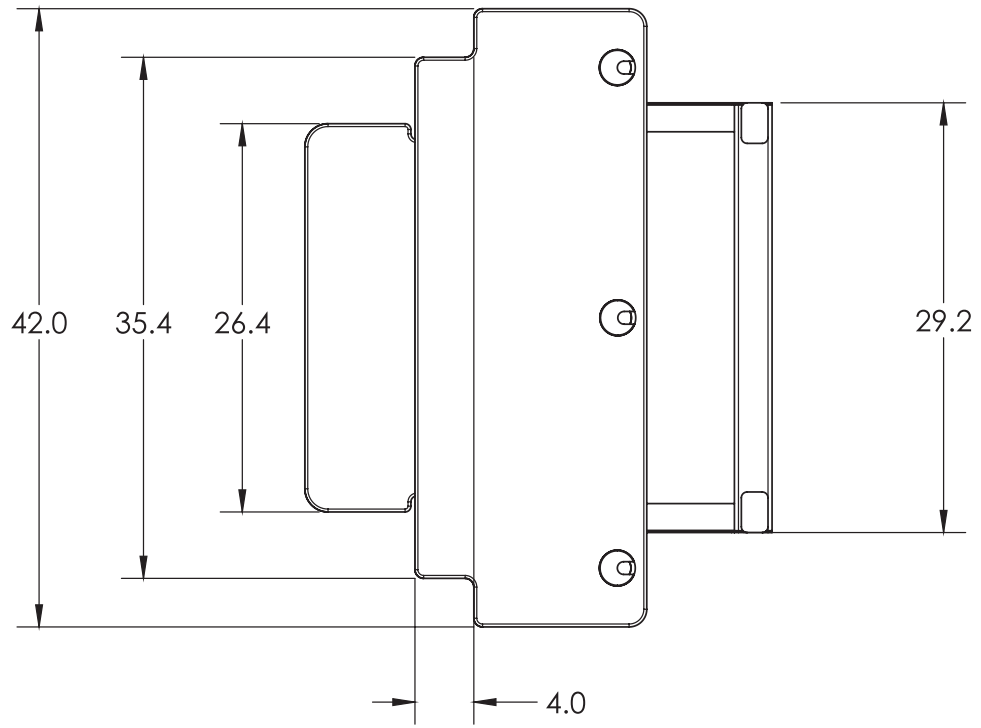

Helium

Helium Surface XL

- Comes **completely assembled** and requires no tools for installation
- Compact footprint, easily fits onto a 24" deep desk
- **Gas assisted height adjustment**, quiet and infinite height positioning through **14.6"**
- A large primary work surface can be extended 20" above the desk
- The primary work surface is 42" wide to accommodate **two 27" monitors**, monitor arms, an Apple iMac® or laptop with monitor
- Three primary work surface grommet holes, allow for cable management
- Keyboard surface adjusts with the primary work surface
- 20° (-10°/+10°) of keyboard ergonomic tilt
- Weight: 43 lbs.
- Capacity: 45 lbs.
- Tested to 15,000 cycles
- Two year warranty
- Lead time: 10 business days

TOP POSITION

BOTTOM POSITION