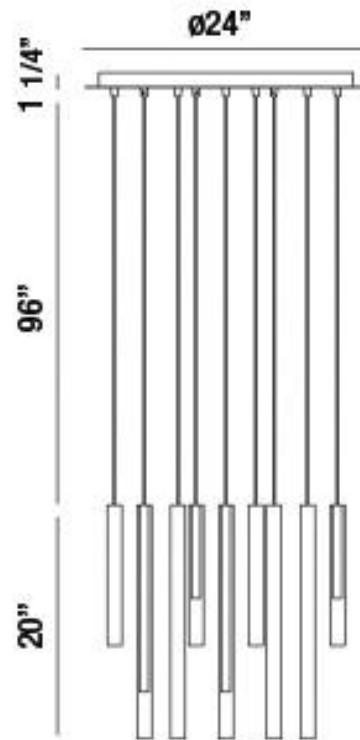

JOB NAME:

DATE:

TYPE:

COMMENTS:

LIGHT INFORMATION

Light Type	Integrated LED
CRI	90
Delivered Lumens	550
Color Temperature	3000K
LED Lifespan (L70)	20000
Number of Lights	18
Light Direction	Down
Dimming Method	Triac/Elv
Current Type	DC
Input Voltage	120
Total Wattage	18

DIMENSIONS & WEIGHT

Height (In)	20
Min Height (In)	36.25
Max Height (In)	117.25
Diameter (In)	24
Weight (Lbs)	26.84

PRODUCT FINISH

Mix

INSTALLATION

Mounting Type	J-Box
Rating	Dry
Hanging Support Type	Wire

CERTIFICATIONS & COMPLIANCE