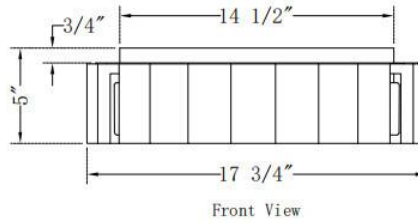

JOB NAME:

DATE:

TYPE:

COMMENTS:

LIGHT INFORMATION

Light Type	Integrated LED
CRI	90
Delivered Lumens	1043
Color Temperature	2700K-5000K
LED Lifespan (L70)	52000
Light Direction	Ambient
Dimming Method	Triac/Elv
Current Type	AC
Input Voltage	120
Total Wattage	35

DIMENSIONS & WEIGHT

Height (In)	5
Diameter (In)	17.5
Weight (Lbs)	19.38

INSTALLATION

Mounting Type	J-Box
Rating	Dry
Hanging Support Type	J-Box

PRODUCT FINISH

Gold

SHADE FINISH

Opal Etched Glass

PRODUCT FEATURES

This product is crafted from natural stone; inherent variations in color, pattern, and texture are to be expected.

CERTIFICATIONS & COMPLIANCE