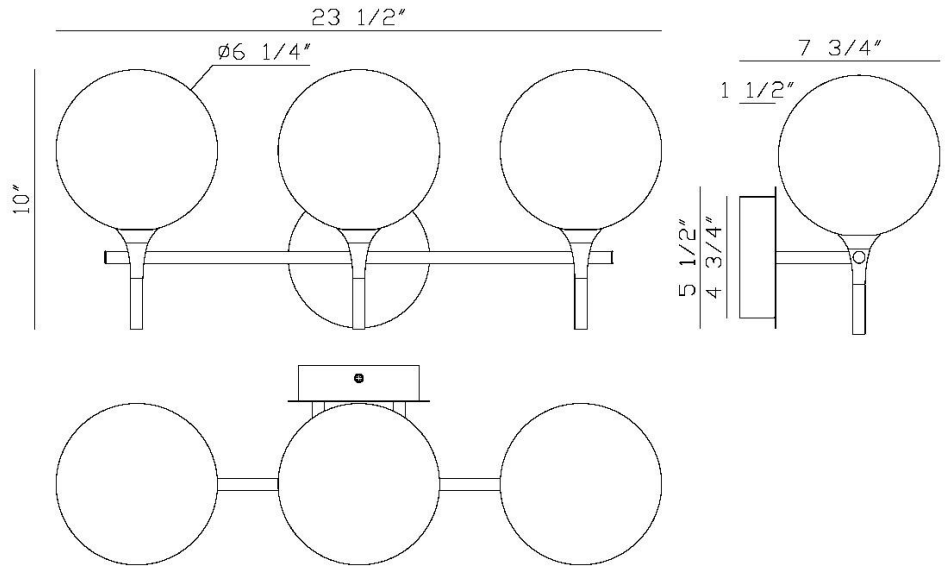

JOB NAME:

DATE:

TYPE:

COMMENTS:

LIGHT INFORMATION

Light Type	Integrated LED
CRI	90
Delivered Lumens	787
Color Temperature	3000K
LED Lifespan (L70)	52000
Number of Lights	3
Light Direction	Ambient
Dimming Method	Triac/Elv
Current Type	DC
Input Voltage	120
Total Wattage	12

DIMENSIONS & WEIGHT

Width (In)	23.63
Height (In)	10.25
Ext (In)	7.75
Weight (Lbs)	3.97

INSTALLATION

Mounting Type	J-Box
Rating	Damp
Hanging Support Type	J-Box

PRODUCT FINISH

Gold

SHADE FINISH

Clear Glass