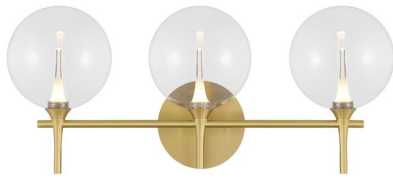

JOB NAME:

DATE:

TYPE:

COMMENTS:

LIGHT INFORMATION

Light Type	Integrated LED
CRI	90
Delivered Lumens	787
Color Temperature	3000K
LED Lifespan (L70)	52000
Number of Lights	3
Light Direction	Ambient
Dimming Method	Triac/Elv
Current Type	DC
Input Voltage	120
Total Wattage	12

DIMENSIONS & WEIGHT

Width (In)	23.63
Height (In)	10.25
Ext (In)	7.75
Weight (Lbs)	3.97

INSTALLATION

Mounting Type	J-Box
Rating	Damp
Hanging Support Type	J-Box

PRODUCT FINISH

Gold

SHADE FINISH

Clear Glass