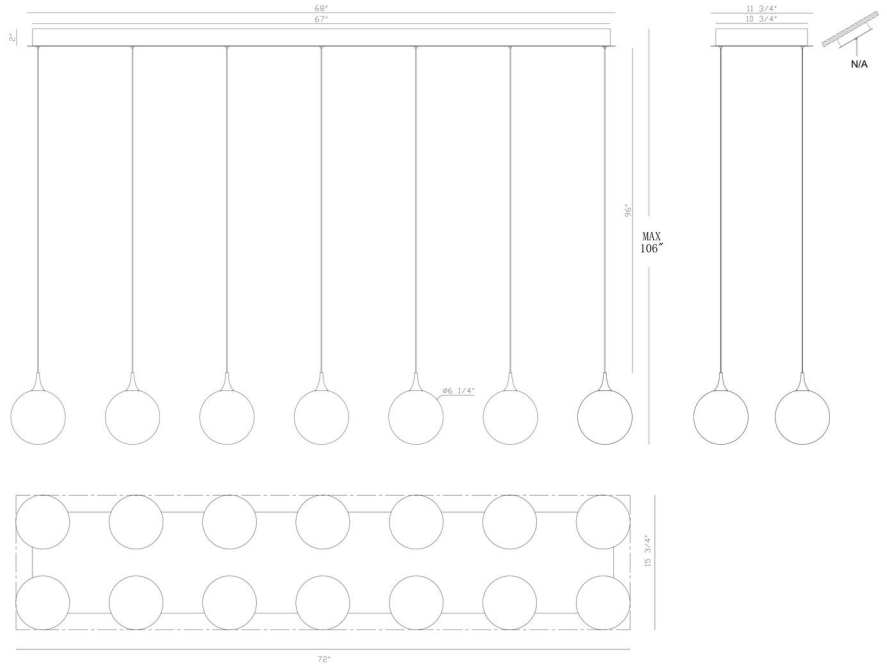

JOB NAME:

DATE:

TYPE:

COMMENTS:

LIGHT INFORMATION

Light Type	Integrated LED
CRI	90
Delivered Lumens	2094
Color Temperature	3000K
LED Lifespan (L70)	52000
Number of Lights	14
Light Direction	Ambient
Dimming Method	Triac/Elv
Current Type	DC
Input Voltage	120-277
Total Wattage	63

DIMENSIONS & WEIGHT

Length (In)	72
Width (In)	15.5
Height (In)	8.5
Min Height (In)	30
Max Height (In)	106
Weight (Lbs)	32.62

PRODUCT FINISH

Gold

SHADE FINISH

Amber Glass

CERTIFICATIONS & COMPLIANCE

INSTALLATION

Mounting Type	J-Box
Rating	Dry
Hanging Support Type	Wire