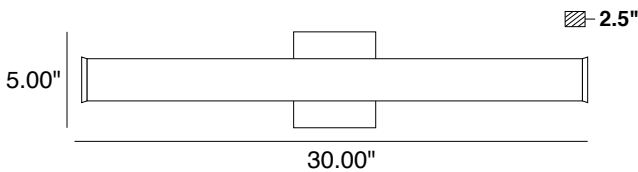

RONNING 30" SQUARE 5CCT COLOR SELECTABLE VANITY

PRODUCT DETAILS

No.	:	46819-XXX
Product Color	:	BRUSH NICKEL, BLACK, CHROME OR GOLD
Product Material	:	ALUMINUM
Shade / Accent Colour	:	WHITE
Shade / Accent Material	:	POLYCARBONATE
Length x Height	:	30" x 2"
Ext	:	2.5"
Weight	:	3.1lbs

OPTIONS AVAILABLE

ITEM NO.
46819-017
46819-031
46819-024
46819-044

FINISH
BRUSH NICKEL
BLACK
CHROME
GOLD

TECHNICAL DETAILS

Light Direction	:	140°
Canopy / Backplate Length	:	5.00"
Canopy / Backplate Height	:	1.00"
Canopy / Backplate Width	:	5.00"
Mounting	:	WALL
Location	:	DAMP
Approval	:	
Warranty	:	

Height	Eavg, Emax	Angle: 112.59deg	Diameter
1m	150.7, 444.0lx		299.83cm
2m	37.67, 111.0lx		599.65cm
3m	16.74, 49.34lx		899.48cm
4m	9.418, 27.75lx		1199.31cm
5m	6.028, 17.76lx		1499.13cm
6m	4.186, 12.33lx		1798.96cm
7m	3.075, 9.062lx		2098.79cm
8m	2.355, 6.998lx		2398.61cm
9m	1.860, 5.482lx		2698.44cm
10m	1.507, 4.440lx		2998.27cm