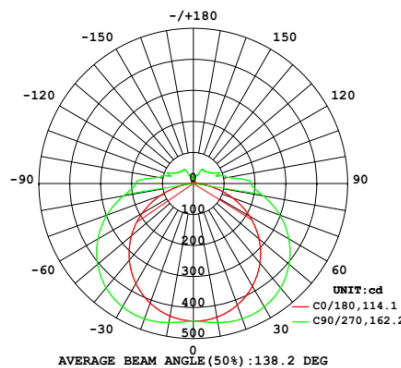

LIGHT SOURCE DETAILS

Light Source Type	:	AC LED
Input Voltage	:	120V
Total Wattage	:	27W
Delivered Lumens	:	UP to 2018lm
Kelvin	:	5CCT (27K, 30K, 35K, 40K, 50K)
CRI	:	90+
Dimmable	:	TRIAC/ ELV

2700K . 3000K . 3500K . 4000K . 5000K

OPTIONS AVAILABLE

ITEM NO.
46819-017
46819-031
46819-024
46819-044

FINISH
BRUSH NICKEL
BLACK
CHROME
GOLD

TECHNICAL DETAILS

Light Direction	:	140°
Canopy / Backplate Length	:	5.00"
Canopy / Backplate Height	:	1.00"
Canopy / Backplate Width	:	5.00"
Mounting	:	WALL
Location	:	DAMP
Approval	:	
Warranty	:	

Height	Eavg, Emax	Angle: 112.59deg	Diameter
1m	150.7, 444.0lx		299.83cm
2m	37.67, 111.0lx		599.65cm
3m	16.74, 49.34lx		899.48cm
4m	9.418, 27.75lx		1199.31cm
5m	6.028, 17.76lx		1499.13cm
6m	4.186, 12.33lx		1798.96cm
7m	3.075, 9.062lx		2098.79cm
8m	2.355, 6.998lx		2398.61cm
9m	1.860, 5.482lx		2698.44cm
10m	1.507, 4.440lx		2998.27cm