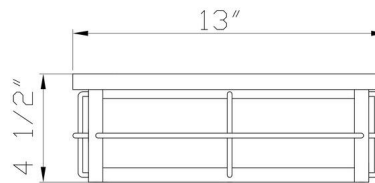

JOB NAME:

DATE:

TYPE:

COMMENTS:

44270-018

LIGHT INFORMATION

Light Type	Integrated LED
CRI	90
Delivered Lumens	770
Color Temperature	3000K
LED Lifespan (L70)	20000
Light Direction	Down
Dimming Method	Triac/Elv
Current Type	AC
Input Voltage	120
Total Wattage	20

DIMENSIONS & WEIGHT

Length (In)	13
Width (In)	13
Height (In)	4.5
Ext (In)	4.5

INSTALLATION

Mounting Type	J-Box
Rating	Wet
Hanging Support Type	J-Box

PRODUCT FINISH

Matte Black

SHADE FINISH

Rectangular Pane White Glass