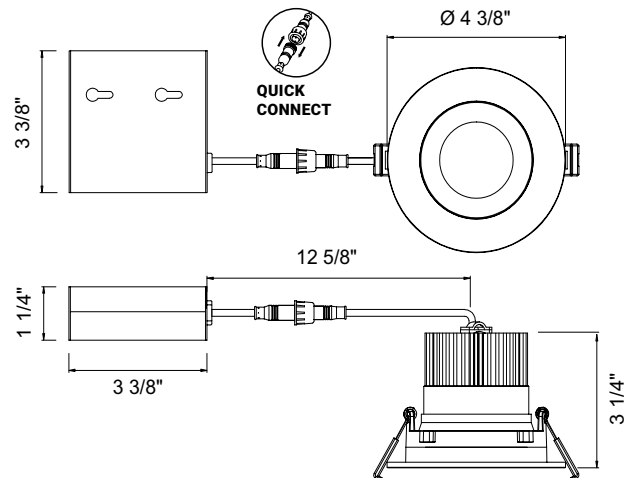

DIMENSIONS

- Cut hole: \varnothing 3 3/4".
- Fixture: \varnothing 4 3/8" x 3 1/4"H.

ELECTRICAL

- 120 V Input class 2 constant current dimmable driver enclosed in junction box.
- TRIAC/ELV or 0-10V dimming.
- Min operating temperature (-4°F~104°F)(-20°C~40°C).

CERTIFICATIONS

ORDERING GUIDE

MODEL	FINISH	DIMMING
45368-028	Black	Triac/ELV
45368-011	White	Triac/ELV
45368-011-0	White	0-10V

ACCESSORIES

<p>45611-018 60" 2 pin Connector</p> 	<p>45372-018 NEW CONSTRUCTION PLATE Mounting kit includes bars 14" x 7 3/4" \varnothing 3 3/4"</p> 	<p>45517-013 NEW CONSTRUCTION SMASH PLATE 13 1/4" x 6 1/2" \varnothing 3 3/4"</p> 	<p>47205-017 15W REMOTE EMERGENCY BACKUP BATTERY</p> 	<p> NO IC BOX REQUIRED</p>
---	---	--	---	---

	WATTS	LUMENS	KELVIN	DIMMABLE	CRI	BEAM ANGLE	ADJUSTABLE
 \varnothing 3 3/4"	12W	Up to 859	CCT Selectable	TRIAC/ELV or 0-10V	90+	38°	NO

FINISHES

PRODUCT DIMENSIONS

PHOTOMETRICS

Imperial

Flux out: 351.3 lm

Note: The Curves indicate the illuminated area and the average illumination when the luminaire is at different distance.

Metrics

Flux out: 384.7 lm

Note: The Curves indicate the illuminated area and the average illumination when the luminaire is at different distance.