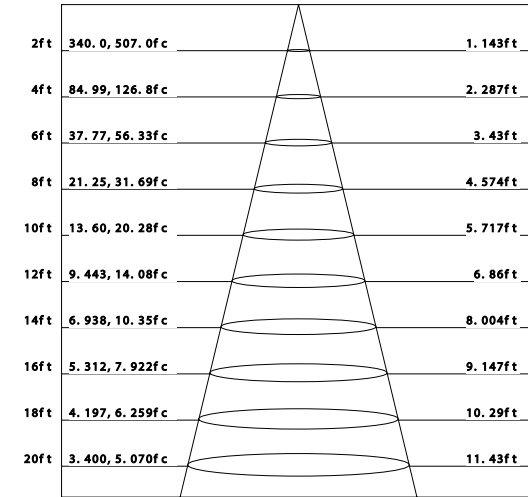

	WATTS	LUMENS	KELVIN	DIMMABLE	CRI	BEAM ANGLE	ADJUSTABLE
 \varnothing 3 3/4"	12W	Up to 859	CCT Selectable	TRIAC/ELV or 0-10V	90+	38°	NO

FINISHES

PRODUCT DIMENSIONS

PHOTOMETRICS

Imperial

Flux out: 351.3 lm

Note: The Curves indicate the illuminated area and the average illumination when the luminaire is at different distance.

Metrics

Flux out: 384.7 lm

Note: The Curves indicate the illuminated area and the average illumination when the luminaire is at different distance.