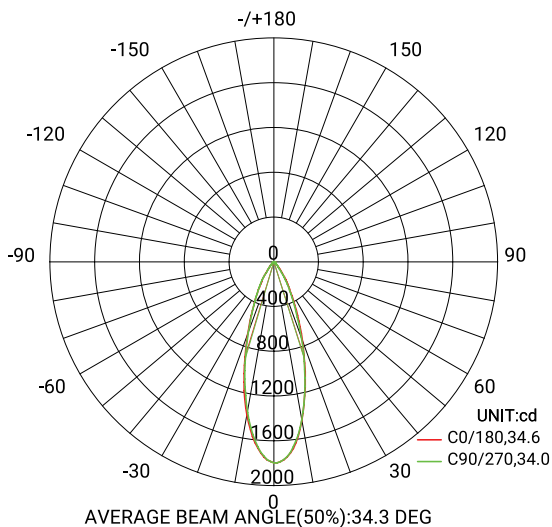

	WATTS	LUMENS	KELVIN	DIMMABLE	CRI	BEAM ANGLE	ADJUSTABLE
 \varnothing 3 3/4"	12W	Up to 859	CCT Selectable	TRIAC/ELV or 0-10V	90+	38°	NO

FINISHES

PRODUCT DIMENSIONS

PHOTOMETRICS

Imperial

Flux out: 351.3 lm

Note: The Curves indicate the illuminated area and the average illumination when the luminaire is at different distance.

Metrics

Flux out: 384.7 lm

Note: The Curves indicate the illuminated area and the average illumination when the luminaire is at different distance.