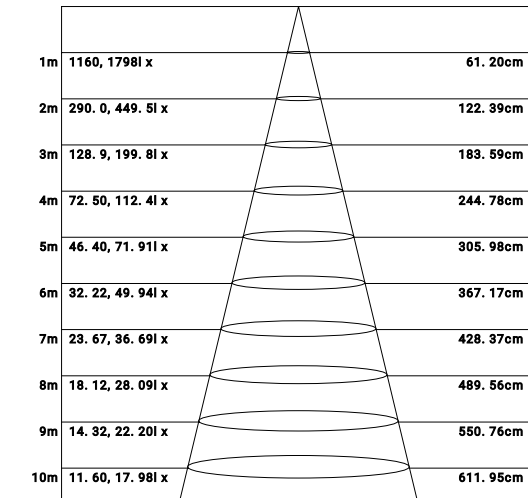

	WATTS	LUMENS	KELVIN	DIMMABLE	CRI	BEAM ANGLE	ADJUSTABLE
 \varnothing 3 3/4"	12W	Up to 859	CCT Selectable	TRIAC/ELV or 0-10V	90+	38°	NO

FINISHES

PRODUCT DIMENSIONS

PHOTOMETRICS

Imperial

Flux out: 351.3 lm

Note: The Curves indicate the illuminated area and the average illumination when the luminaire is at different distance.

Metrics

Flux out: 384.7 lm

Note: The Curves indicate the illuminated area and the average illumination when the luminaire is at different distance.