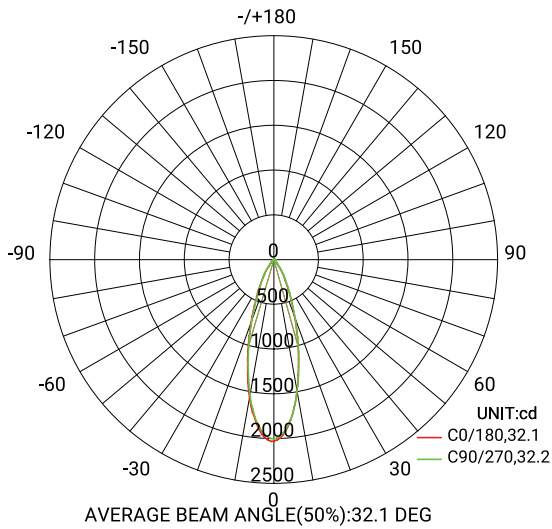

LIGHT MODULE

- 1 x 12W Integrated LED COB.
- Lumen maintenance 70% 50,000 hrs.
- CRI: 90+
- Beam angle: 38 degree.
- Kelvin (CCT): 27K | 30K | 35K | 40K | 50K
- Delivered Lumen: 702 lm | 750 lm | 818 lm | 859 lm | 854 lm

	WATTS	LUMENS	KELVIN	DIMMABLE	CRI	BEAM ANGLE	ADJUSTABLE
 \varnothing 3 3/4"	12W	Up to 859	CCT Selectable	TRIAC/ELV or 0-10V	90+	38°	NO

FINISHES

PRODUCT DIMENSIONS

PHOTOMETRICS

Imperial

Flux out: 351.3 lm

Note: The Curves indicate the illuminated area and the average illumination when the luminaire is at different distance.

Metrics

Flux out: 384.7 lm

Note: The Curves indicate the illuminated area and the average illumination when the luminaire is at different distance.