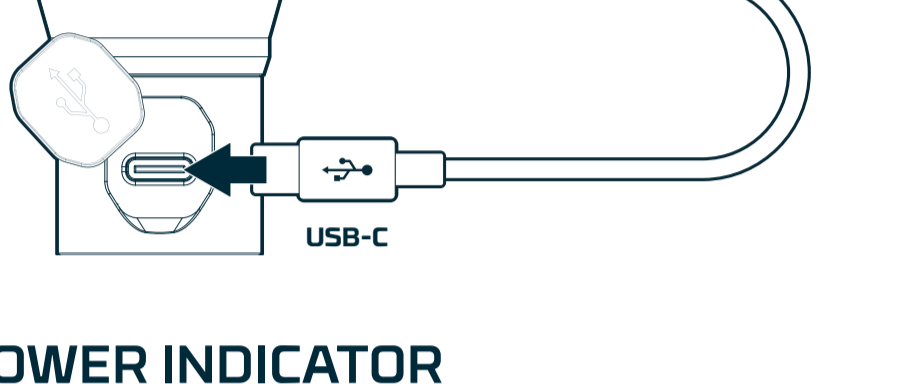

NEBO[®]

LEO™ 10000 FLEX

The Leo 10,000 Flex is a durable, flex-powered, 10,000 lumen flashlight with 5 light modes, 3x adjustable zoom, and integrated power bank.

FLEX-POWER™

3X ADJUSTABLE ZOOM

IPX7 WATERPROOF
1 METER · 30 MIN

INTEGRATED POWER BANK

FLEX-POWER™ TECHNOLOGY

Hybrid power system that operates on the included rechargeable battery or 6 AA batteries*

*Battery portrayed is for NEBO LEO™ 7500

CHARGING INSTRUCTIONS

To charge, connect the flashlight to a power source using the included USB cable.

POWER INDICATOR

The outer ring of the power button is divided into 4 segments representing the current battery level.

ALKALINE BATTERIES

This flashlight also runs on disposable alkaline batteries. To install, unscrew the bottom cap and remove the lithium-ion battery. Load the included battery adapter with (6) AA alkaline batteries and insert the adapter into the flashlight. Reinstall the bottom cap.