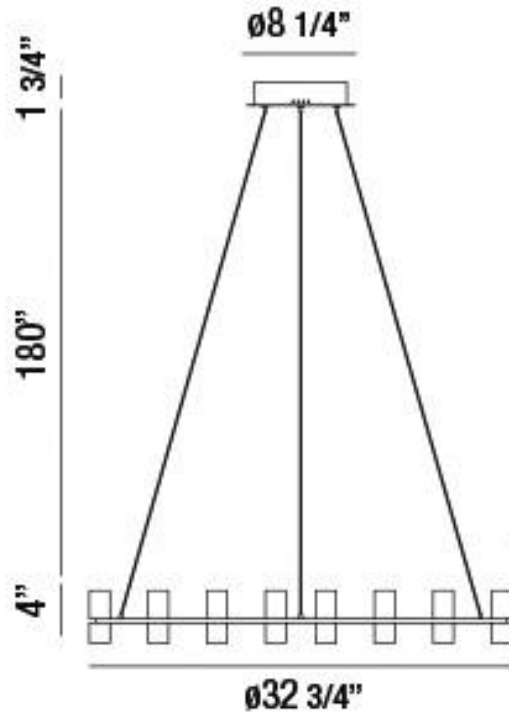

JOB NAME:

DATE:

TYPE:

COMMENTS:

LIGHT INFORMATION

Light Type	Integrated LED
CRI	90
Delivered Lumens	2880
Color Temperature	3000K
LED Lifespan (L70)	20000
Number of Lights	24
Light Direction	Ambient
Dimming Method	Triac/Elv
Current Type	DC
Input Voltage	120
Total Wattage	48

DIMENSIONS & WEIGHT

Height (In)	4
Min Height (In)	25.75
Max Height (In)	185.75
Diameter (In)	32.75
Weight (Lbs)	8.38

PRODUCT FINISH

Chrome

INSTALLATION

Mounting Type	J-Box
Rating	Dry
Hanging Support Type	Aircraft Cable