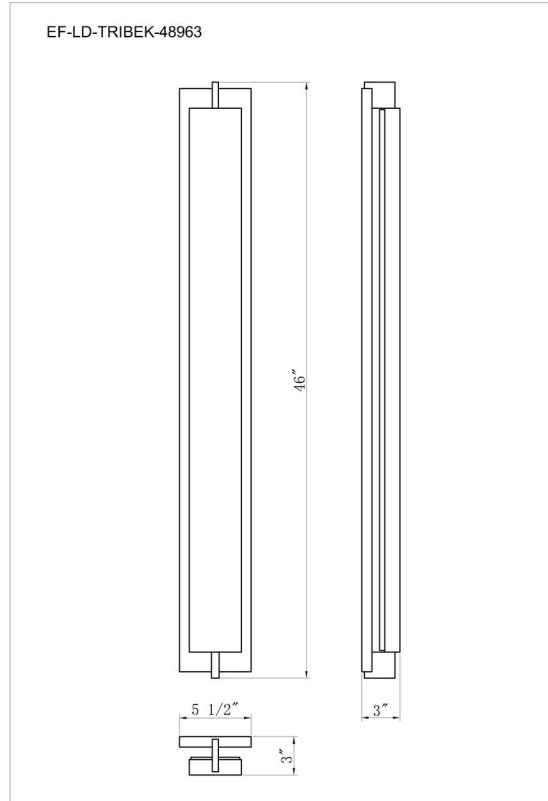

JOB NAME:

DATE:

TYPE:

COMMENTS:

LIGHT INFORMATION

Light Type	Integrated LED
CRI	90
Delivered Lumens	339
Color Temperature	3000K
LED Lifespan (L70)	52000
Light Direction	Ambient
Dimming Method	Triac/Elv
Current Type	AC
Input Voltage	120
Total Wattage	46

DIMENSIONS & WEIGHT

Width (In)	5.5
Height (In)	46
Ext (In)	3
Weight (Lbs)	16.53

INSTALLATION

Mounting Type	J-Box
Rating	Wet
Hanging Support Type	J-Box

PRODUCT FINISH

Matte Black

CERTIFICATIONS & COMPLIANCE