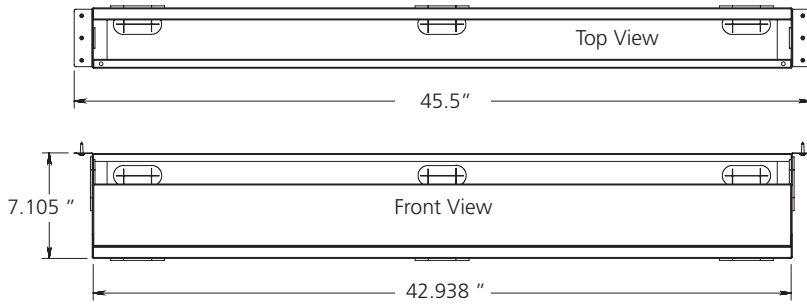

XWMB36

XWMB48

XWMB60

XWMB72