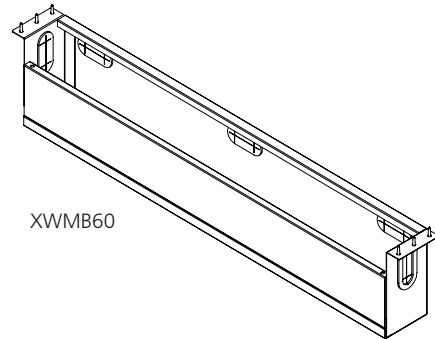

XWMB36

XWMB48

XWMB60

XWMB72