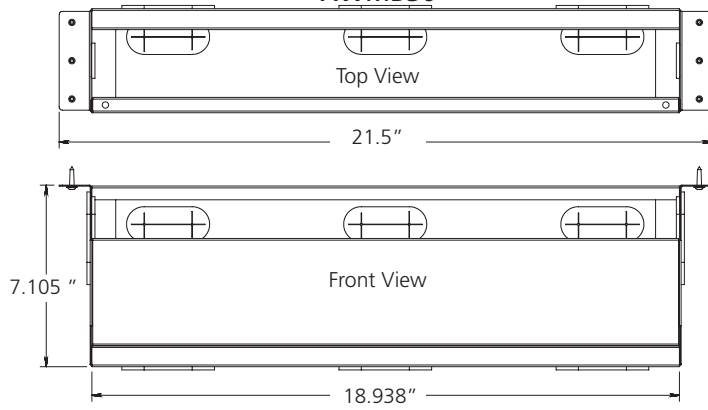

XWMB36

XWMB48

XWMB60

XWMB72