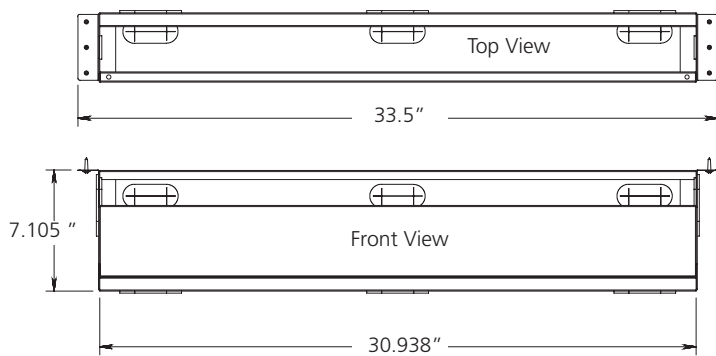

XWMB36

XWMB48

XWMB60

XWMB72