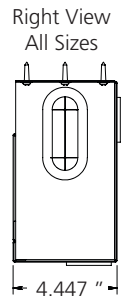

XWMB36

XWMB48

XWMB60

XWMB72