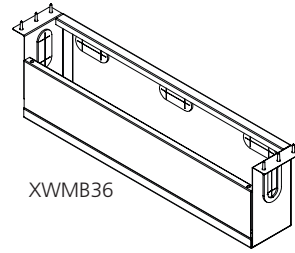

XWMB36

XWMB48

XWMB60

XWMB72