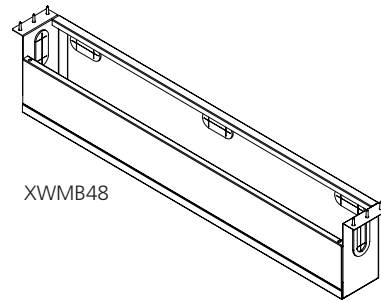

XWMB36

XWMB48

XWMB60

XWMB72