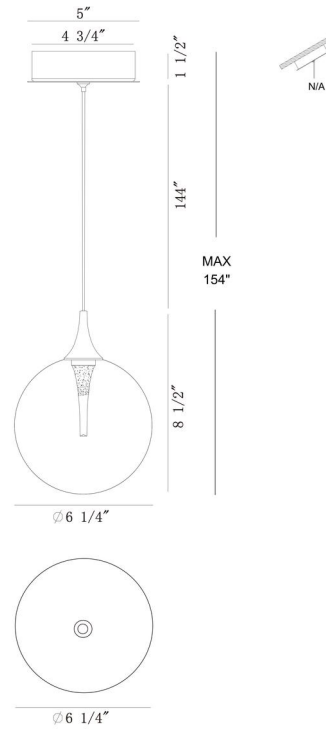

JOB NAME:

DATE:

TYPE:

COMMENTS:

LIGHT INFORMATION

Light Type	Integrated LED
CRI	90
Delivered Lumens	246
Color Temperature	3000K
LED Lifespan (L70)	52000
Number of Lights	1
Light Direction	Multi
Dimming Method	Triac
Current Type	DC
Input Voltage	120-277
Total Wattage	6

DIMENSIONS & WEIGHT

Height (In)	8.5
Diameter (In)	6.25
Weight (Lbs)	1.65

INSTALLATION

Mounting Type	J-Box
Rating	Dry
Hanging Support Type	Aircraft Cable

PRODUCT FINISH

Gold

SHADE FINISH

Amber Glass