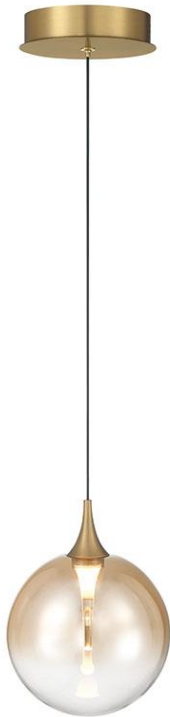

JOB NAME:

DATE:

TYPE:

COMMENTS:

LIGHT INFORMATION

Light Type	Integrated LED
CRI	90
Delivered Lumens	246
Color Temperature	3000K
LED Lifespan (L70)	52000
Number of Lights	1
Light Direction	Multi
Dimming Method	Triac
Current Type	DC
Input Voltage	120-277
Total Wattage	6

DIMENSIONS & WEIGHT

Height (In)	8.5
Diameter (In)	6.25
Weight (Lbs)	1.65

INSTALLATION

Mounting Type	J-Box
Rating	Dry
Hanging Support Type	Aircraft Cable

PRODUCT FINISH

Gold

SHADE FINISH

Amber Glass