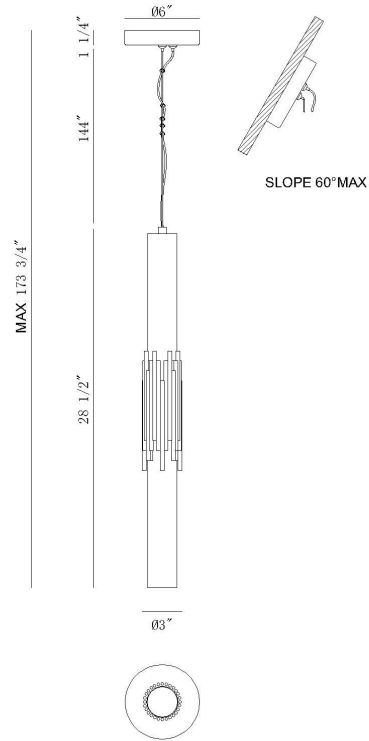

JOB NAME:

DATE:

TYPE:

COMMENTS:

LIGHT INFORMATION

Light Type	Integrated LED
CRI	90
Delivered Lumens	1009
Color Temperature	3000K
LED Lifespan (L70)	52000
Light Direction	Multi
Dimming Method	Triac/Elv
Current Type	DC
Input Voltage	120-277
Total Wattage	30

DIMENSIONS & WEIGHT

Height (In)	28.5
Min Height (In)	39.75
Max Height (In)	173.75
Diameter (In)	3
Weight (Lbs)	13.34

INSTALLATION

Mounting Type	J-Box
Rating	Dry
Hanging Support Type	Aircraft Cable

PRODUCT FINISH