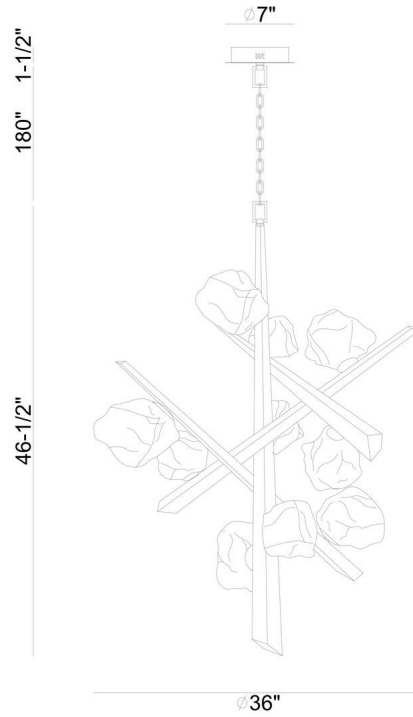

JOB NAME:

DATE:

TYPE:

COMMENTS:

LIGHT INFORMATION

Light Type	Integrated LED
CRI	90
Delivered Lumens	1182
Color Temperature	3000K
LED Lifespan (L70)	20000
Number of Lights	10
Light Direction	Ambient
Dimming Method	Triac/Elv
Current Type	DC
Input Voltage	120
Total Wattage	24

DIMENSIONS & WEIGHT

Height (In)	46.5
Min Height (In)	51
Max Height (In)	228
Diameter (In)	36
Weight (Lbs)	27.77

INSTALLATION

Mounting Type	J-Box
Rating	Dry
Hanging Support Type	Chain

PRODUCT FINISH

Matte Gold