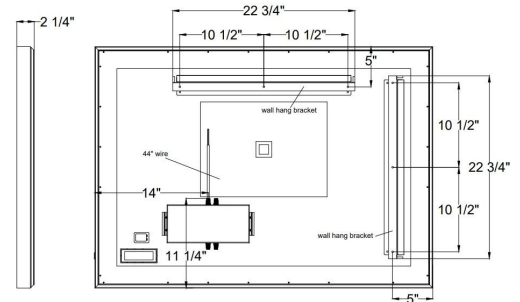

REAR VIEW

LIGHT INFORMATION

Light Type	Integrated LED
CRI	90
Delivered Lumens	1861
Color Temperature	3000K-6400K
LED Lifespan (L70)	52000
Light Direction	Ambient
Dimming Method	Touch Switch
Current Type	DC
Input Voltage	120
Total Wattage	80

DIMENSIONS & WEIGHT

Width (In)	42
Height (In)	30
Ext (In)	2.13
Weight (Lbs)	35.93

INSTALLATION

Mounting Type	J-Box
Rating	Damp
Hanging Support Type	Z-Bar

PRODUCT FINISH

Brushed Silver

PRODUCT FEATURES

Front & Backlit/Nightlight

CERTIFICATIONS & COMPLIANCE