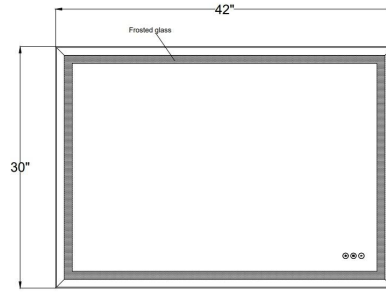

JOB NAME:

DATE:

TYPE:

COMMENTS:

FRONT VIEW