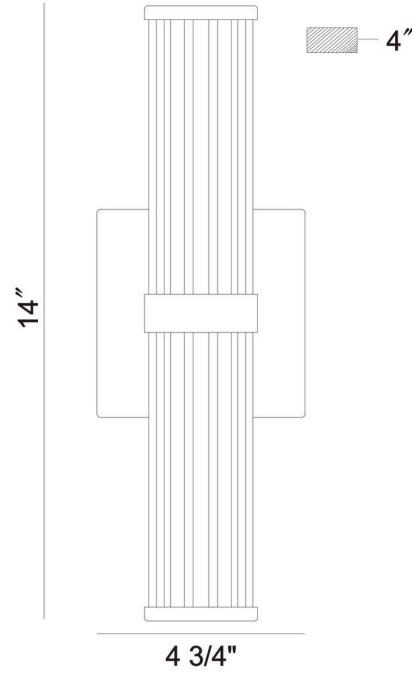

JOB NAME:

DATE:

TYPE:

COMMENTS:

LIGHT INFORMATION

Light Type	Integrated LED
CRI	90
Delivered Lumens	985
Color Temperature	3000K
LED Lifespan (L70)	20000
Light Direction	Ambient
Dimming Method	Triac/Elv
Current Type	DC
Input Voltage	120
Total Wattage	14

DIMENSIONS & WEIGHT

Height (In)	14
Diameter (In)	2.5
Ext (In)	4
Weight (Lbs)	3.53

INSTALLATION

Mounting Type	J-Box
Rating	Wet
Hanging Support Type	J-Box

PRODUCT FINISH

Matte Black

SHADE FINISH

Cylindrical Clear Glass