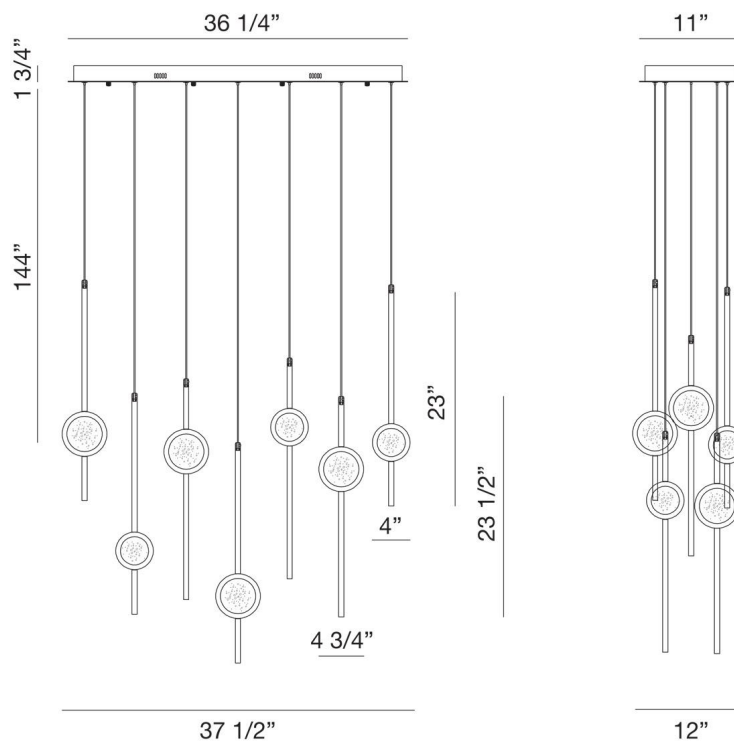

JOB NAME:

DATE:

TYPE:

COMMENTS:

LIGHT INFORMATION

Light Type	Integrated LED
CRI	90
Delivered Lumens	2371
Color Temperature	3500K
LED Lifespan (L70)	20000
Number of Lights	12
Light Direction	Ambient
Dimming Method	Triac/Elv
Current Type	DC
Input Voltage	120
Total Wattage	68

DIMENSIONS & WEIGHT

Length (In)	37.5
Width (In)	12
Height (In)	23.5
Min Height (In)	45
Max Height (In)	169
Weight (Lbs)	48.99

PRODUCT FINISH

Anodized Black

CERTIFICATIONS & COMPLIANCE

INSTALLATION

Mounting Type	J-Box
Rating	Dry
Hanging Support Type	Wire