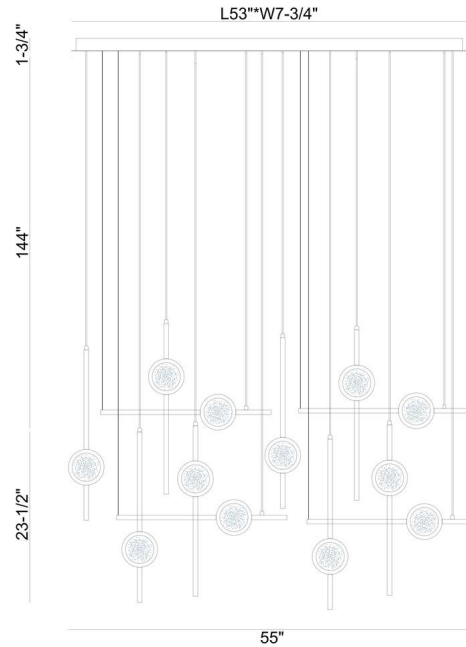

JOB NAME:

DATE:

TYPE:

COMMENTS:

LIGHT INFORMATION

Light Type	Integrated LED
CRI	90
Delivered Lumens	3049
Color Temperature	3500K
LED Lifespan (L70)	20000
Number of Lights	12
Light Direction	Ambient
Dimming Method	Triac/Elv
Current Type	DC
Input Voltage	120
Total Wattage	72

DIMENSIONS & WEIGHT

Length (In)	53
Width (In)	7.75
Height (In)	23.5
Min Height (In)	45
Max Height (In)	145
Weight (Lbs)	59.51

PRODUCT FINISH

Gold-Black Mix

CERTIFICATIONS & COMPLIANCE

INSTALLATION

Mounting Type	J-Box
Rating	Dry
Hanging Support Type	Wire