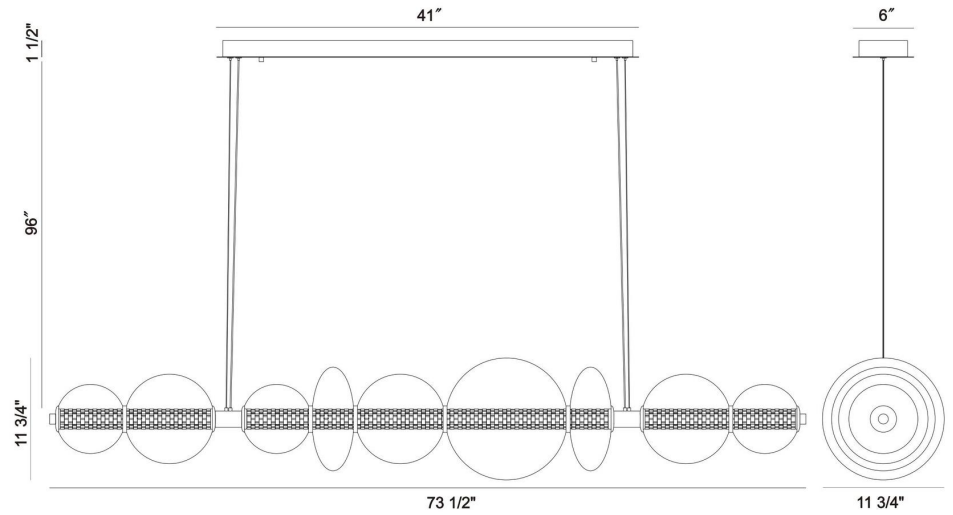

JOB NAME:

DATE:

TYPE:

COMMENTS:

LIGHT INFORMATION

Light Type	Integrated LED
CRI	90
Delivered Lumens	1553
Color Temperature	3000K
LED Lifespan (L70)	52000
Number of Lights	3
Light Direction	Ambient
Dimming Method	Triac/Elv
Current Type	DC
Input Voltage	120
Total Wattage	50

DIMENSIONS & WEIGHT

Length (In)	73.5
Height (In)	11.75
Min Height (In)	21.5
Max Height (In)	97.5
Diameter (In)	12
Weight (Lbs)	21.44

PRODUCT FINISH

Chrome

SHADE FINISH

Globe Smoked Glass

CERTIFICATIONS & COMPLIANCE