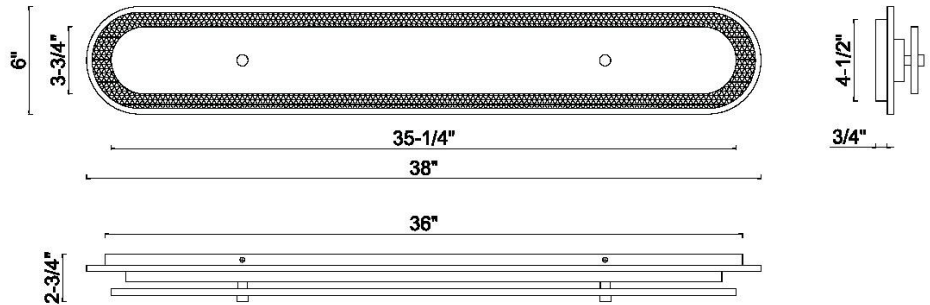

## LIGHT INFORMATION

Light Type	Integrated LED
CRI	90
Delivered Lumens	2463
Color Temperature	3000K
LED Lifespan (L70)	52000
Light Direction	Ambient
Dimming Method	Triac/Elv
Current Type	AC
Input Voltage	120
Total Wattage	40

## DIMENSIONS & WEIGHT

Width (In)	38
Height (In)	6
Ext (In)	2.75
Weight (Lbs)	14.99