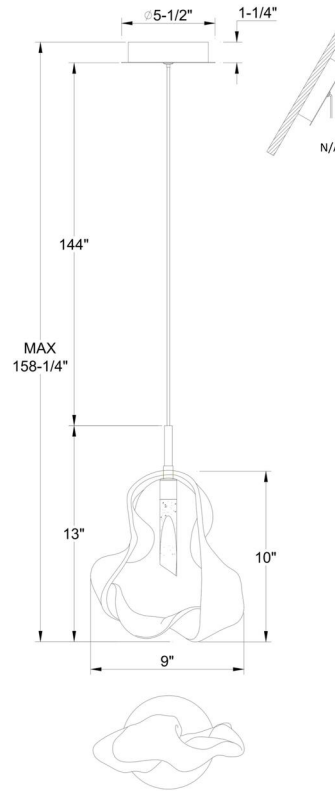

JOB NAME:

DATE:

TYPE:

COMMENTS:

LIGHT INFORMATION

Light Type	Integrated LED
CRI	90
Delivered Lumens	227
Color Temperature	3000K
LED Lifespan (L70)	50000
Light Direction	Ambient
Dimming Method	Triac/Elv
Current Type	DC
Input Voltage	120
Total Wattage	5

DIMENSIONS & WEIGHT

Length (In)	9
Width (In)	5.5
Height (In)	13
Min Height (In)	24.25
Max Height (In)	158.25
Weight (Lbs)	2.75

INSTALLATION

Mounting Type	J-Box
Rating	Dry
Hanging Support Type	Aircraft Cable

PRODUCT FINISH

Polished Nickel

SHADE FINISH

Organic Clear Glass

PRODUCT FEATURES

Each glass piece is handcrafted by artisans. Subtle variations in shape, size, or color are to be expected.

CERTIFICATIONS & COMPLIANCE