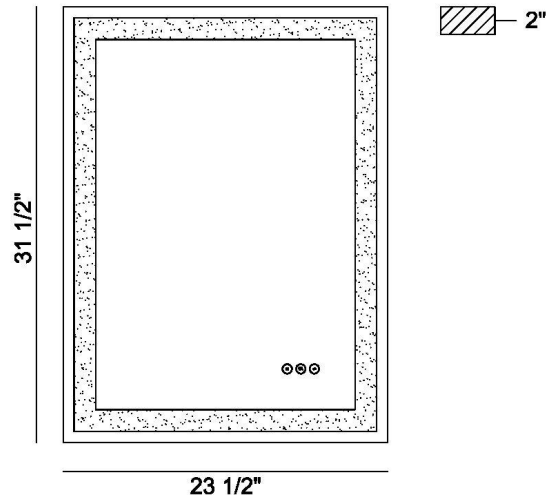

JOB NAME:

DATE:

TYPE:

COMMENTS:

LIGHT INFORMATION

Light Type	Integrated LED
CRI	90
Delivered Lumens	930
Color Temperature	3000K-6500K
LED Lifespan (L70)	20000
Light Direction	Ambient
Dimming Method	Touch Switch
Current Type	DC
Input Voltage	120
Total Wattage	31

DIMENSIONS & WEIGHT

Width (In)	23.5
Height (In)	31.5
Ext (In)	2
Weight (Lbs)	26.45

INSTALLATION

Mounting Type	J-Box
Rating	Damp
Hanging Support Type	J-Box

PRODUCT FINISH

Mirror

CERTIFICATIONS & COMPLIANCE