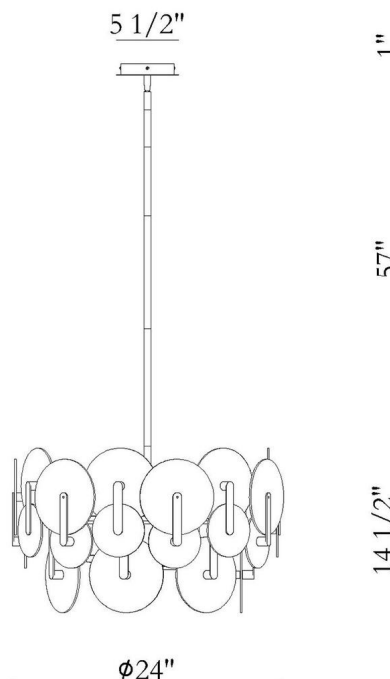

JOB NAME:

DATE:

TYPE:

COMMENTS:

LIGHT INFORMATION

Light Type	Integrated LED
CRI	90
Delivered Lumens	4500
Color Temperature	3000K
LED Lifespan (L70)	20000
Number of Lights	2
Light Direction	Ambient
Dimming Method	Triac/Elv
Current Type	DC
Input Voltage	120
Total Wattage	74

DIMENSIONS & WEIGHT

Height (In)	14.5
Min Height (In)	18.5
Max Height (In)	72.5
Diameter (In)	24
Weight (Lbs)	38.57

PRODUCT FINISH

Matte Black

CERTIFICATIONS & COMPLIANCE

INSTALLATION

Mounting Type	J-Box
Rating	Dry
Hanging Support Type	Rod