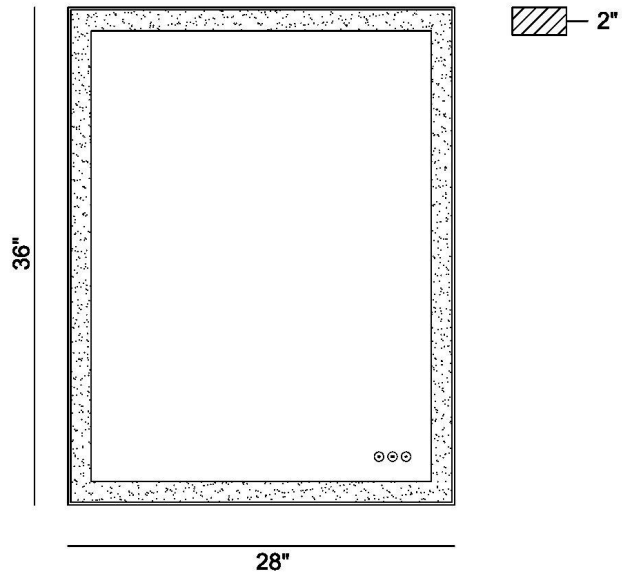

JOB NAME:

DATE:

TYPE:

COMMENTS:

LIGHT INFORMATION

Light Type	Integrated LED
CRI	90
Delivered Lumens	838
Color Temperature	3000K-6500K
LED Lifespan (L70)	20000
Light Direction	Ambient
Dimming Method	Touch Switch
Current Type	DC
Input Voltage	120
Total Wattage	42

DIMENSIONS & WEIGHT

Width (In)	28
Height (In)	36
Ext (In)	2
Weight (Lbs)	35.7

INSTALLATION

Mounting Type	J-Box
Rating	Damp
Hanging Support Type	J-Box

PRODUCT FINISH

Anodized Silver

CERTIFICATIONS & COMPLIANCE