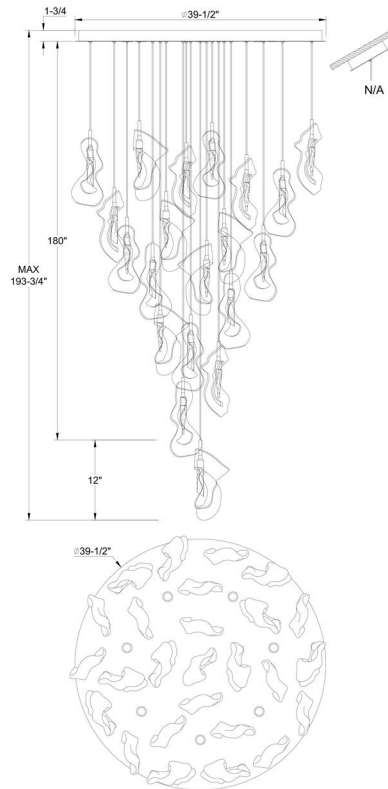

JOB NAME:

DATE:

TYPE:

COMMENTS:

LIGHT INFORMATION

Light Type	Integrated LED
CRI	90
Delivered Lumens	4882
Color Temperature	3000K
LED Lifespan (L70)	50000
Number of Lights	33
Light Direction	Ambient
Dimming Method	Triac/Elv
Current Type	DC
Input Voltage	120
Total Wattage	80.85

DIMENSIONS & WEIGHT

Height (In)	12
Min Height (In)	33.75
Max Height (In)	193.75
Diameter (In)	39
Weight (Lbs)	109.89

INSTALLATION

Mounting Type	J-Box
Rating	Dry
Hanging Support Type	Aircraft Cable

PRODUCT FINISH