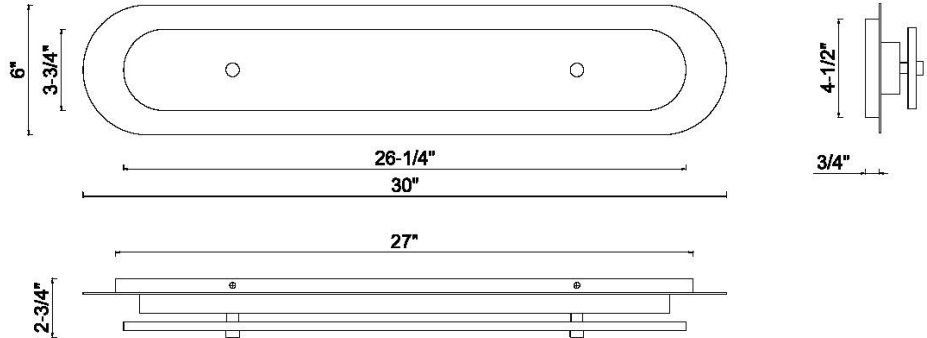

### LIGHT INFORMATION

Light Type	Integrated LED
CRI	90
Delivered Lumens	2133
Color Temperature	3000K
LED Lifespan (L70)	52000
Light Direction	Ambient
Dimming Method	Triac/Elv
Current Type	AC
Input Voltage	120
Total Wattage	30

### DIMENSIONS & WEIGHT

Width (In)	6
Height (In)	30
Ext (In)	2.75
Weight (Lbs)	11.02