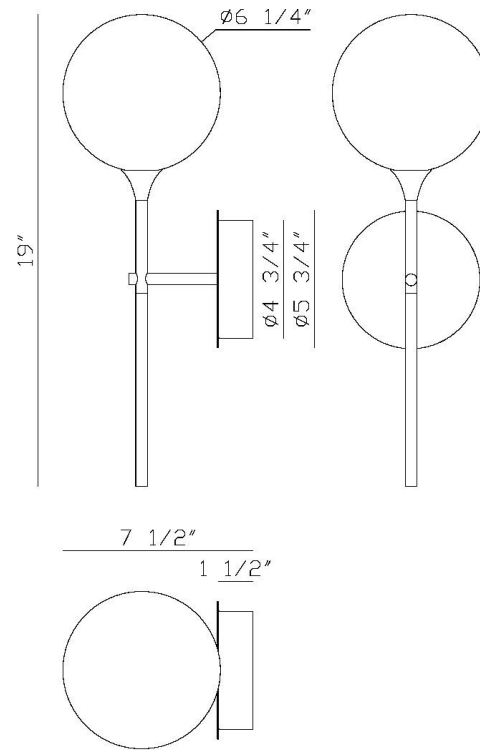

JOB NAME:

DATE:

TYPE:

COMMENTS:

LIGHT INFORMATION

Light Type	Integrated LED
CRI	90
Delivered Lumens	176
Color Temperature	3000K
LED Lifespan (L70)	52000
Number of Lights	1
Light Direction	Ambient
Dimming Method	Triac/Elv
Current Type	DC
Input Voltage	120-277
Total Wattage	4.5

DIMENSIONS & WEIGHT

Width (In)	5.5
Height (In)	19
Ext (In)	7.75
Weight (Lbs)	2.09

INSTALLATION

Mounting Type	J-Box
Rating	Damp
Hanging Support Type	J-Box

PRODUCT FINISH

Satin Nickel

SHADE FINISH

Smoked Glass