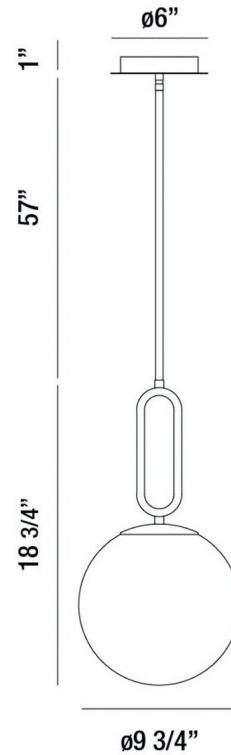

## LIGHT INFORMATION

Light Type	Bulb
Bulb Socket	E26
Bulb Shape	A19
Light Direction	Ambient
Dimming Method	Triac/Elv
Current Type	AC
Input Voltage	120
Total Wattage	60

## DIMENSIONS & WEIGHT

Height (In)	18.75
Min Height (In)	23.25
Max Height (In)	77.25
Diameter (In)	9.75
Weight (Lbs)	3.68