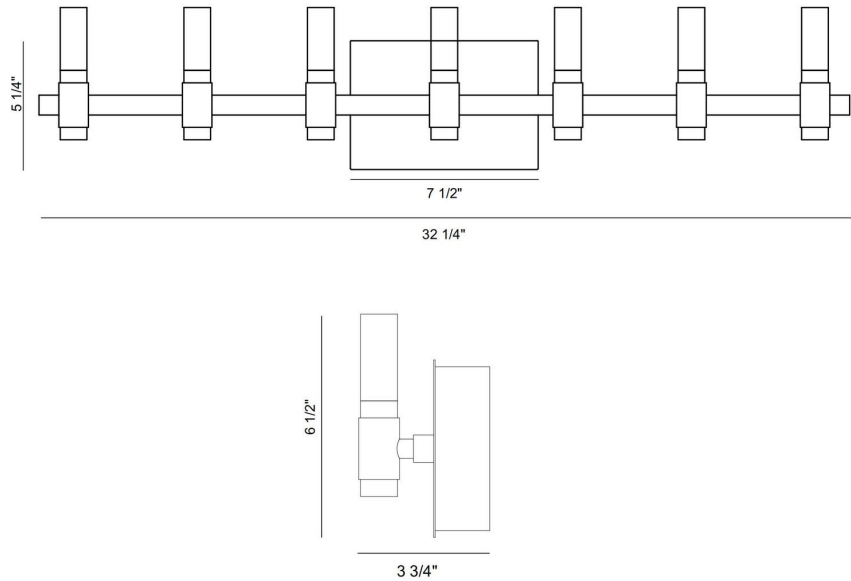

JOB NAME:

DATE:

TYPE:

COMMENTS:

LIGHT INFORMATION

Light Type	Integrated LED
CRI	90
Delivered Lumens	1260
Color Temperature	3000K
LED Lifespan (L70)	20000
Number of Lights	14
Light Direction	Up & Down
Dimming Method	Triac/Elv
Current Type	DC
Input Voltage	120
Total Wattage	28

DIMENSIONS & WEIGHT

Length (In)	32.25
Height (In)	6.5
Ext (In)	3.75
Weight (Lbs)	4.8

INSTALLATION

Mounting Type	J-Box
Rating	Damp
Hanging Support Type	J-Box

PRODUCT FINISH

Silver-Black Mix

SHADE FINISH

Cylinder White Acrylic