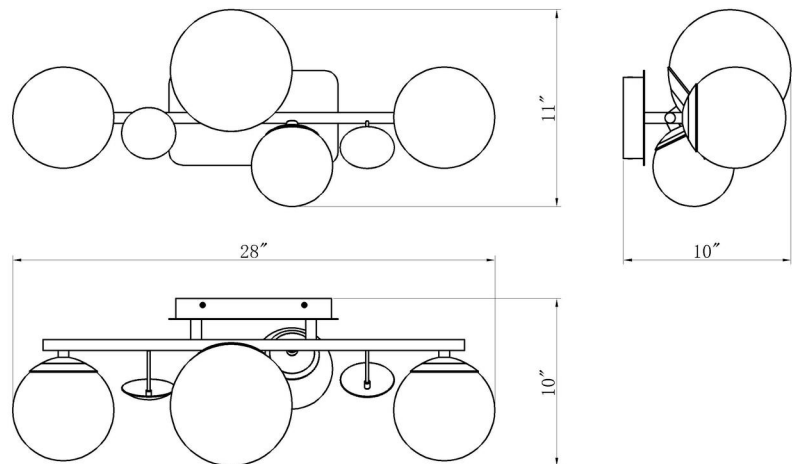

JOB NAME:

DATE:

TYPE:

COMMENTS:

EF-LD-VINE-49086

LIGHT INFORMATION

Light Type	Integrated LED
CRI	90
Delivered Lumens	2535
Color Temperature	3000K
LED Lifespan (L70)	52000
Number of Lights	4
Light Direction	Ambient
Dimming Method	Triac/Elv
Current Type	DC
Input Voltage	120-277
Total Wattage	32

DIMENSIONS & WEIGHT

Width (In)	28
Height (In)	7.5
Ext (In)	10
Weight (Lbs)	7.49

INSTALLATION

Mounting Type	J-Box
Rating	Damp
Hanging Support Type	J-Box

PRODUCT FINISH

Polished Nickel

SHADE FINISH

Opal Glass