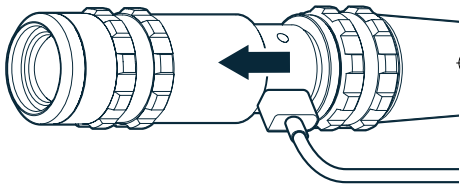

## 4x Zoom

Twist to adjust light beam from flood light to spot light.

## Rechargeable

Rotate the head of the unit counter-clockwise to reveal the USB port. Use the included charging cable to recharge the unit.