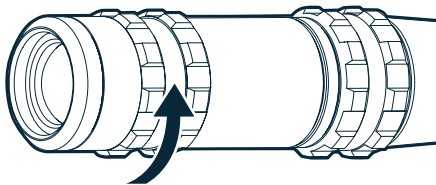

**Direct-to-Low:** From OFF, press and hold button.

Press & release Power Button from Strobe, Turbo or Direct-to-Low to turn the unit OFF. Rotating the Select Dial will cancel these modes.

## 4x Zoom

Twist to adjust light beam from flood light to spot light.