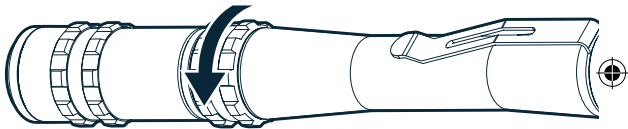

**Optimized Power Curve™** uses battery power efficiently in order to provide a more even and consistent light beam.

**Smart Power Control™** creates a seamless transition through light modes to extend battery life.

# Operation

Rotate Magnetic Select Dial to cycle through light modes:

- High
- ◐ Medium
- Low

Press & release Power Button to turn the unit ON and OFF.

**Strobe:**  
Double-tap button

**Turbo:**  
From ON, press and hold button