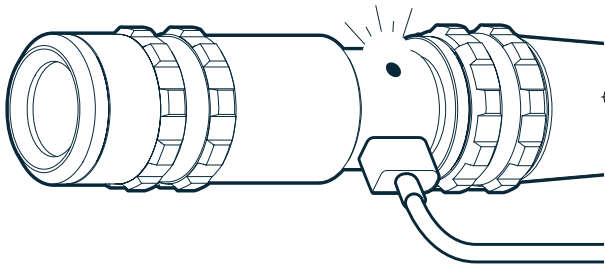

Charge Indicator

Pulsing Red:
Battery charging

Steady Blue:
Battery fully charged