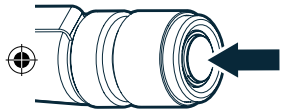

# Operation

Rotate Magnetic Select Dial to cycle through light modes:

- High
- ◐ Medium
- Low

Press & release Power Button to turn the unit ON and OFF.

**Strobe:**  
Double-tap button

**Turbo:**  
From ON, press and hold button

**Direct-to-Low:** From OFF, press and hold button.

Press & release Power Button from Strobe, Turbo or Direct-to-Low to turn the unit OFF. Rotating the Select Dial will cancel these modes.