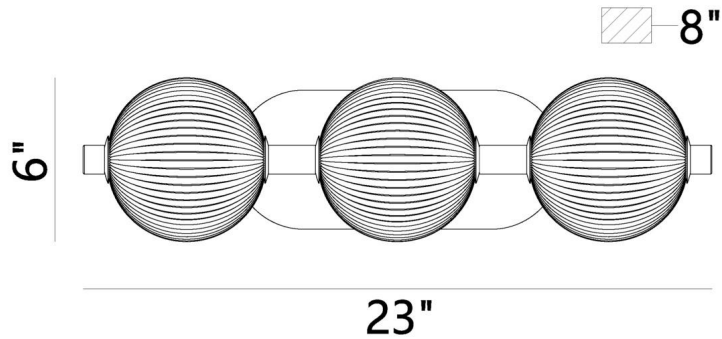

JOB NAME:

DATE:

TYPE:

COMMENTS:

LIGHT INFORMATION

Light Type	Integrated LED
CRI	90
Delivered Lumens	1850
Color Temperature	3000K
LED Lifespan (L70)	20000
Number of Lights	3
Light Direction	Ambient
Dimming Method	Triac/Elv
Current Type	DC
Input Voltage	120
Total Wattage	27

DIMENSIONS & WEIGHT

Length (In)	22.5
Height (In)	5.25
Ext (In)	8
Weight (Lbs)	5.95

INSTALLATION

Mounting Type	J-Box
Rating	Damp
Hanging Support Type	J-Box

PRODUCT FINISH

Polished Nickel

SHADE FINISH

Ribbed Globe White Glass