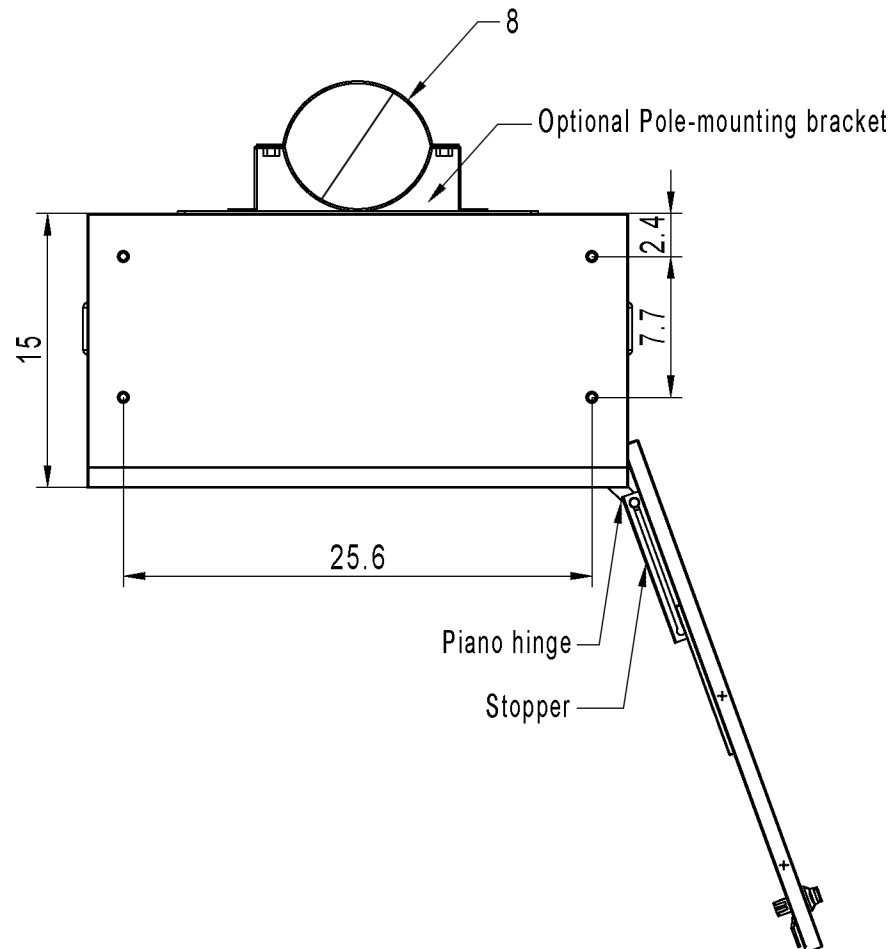

Mounting pattern matches:  
 CommScope/TE FDH 3000 FD3-AE Small Cabinet (72-288 fibers)  
 CommScope FD3-AG Medium Cabinet (72-432 Fibers)

Mark.	Number.	Sign.	Date.
Design.			
Proof.			
Check.			
Crafts.		Date.	2020-01-28

OCB-BHDFDH-288F

Design Mark	Weight	Scale
		1:1