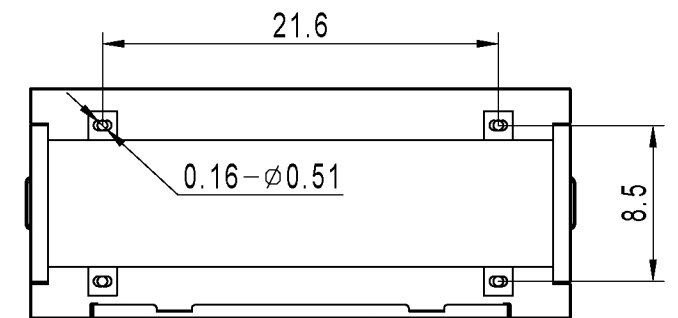

Mounting pattern matches:  
 CommScope/TE FDH 3000 FD3-AE Small Cabinet (72-288 fibers)  
 CommScope FD3-AG Medium Cabinet (72-432 Fibers)

Mark.	Number.	Sign.	Date.
Design.			
Proof.			
Check.			
Crafts.		Date.	2020-01-28

OCB-BHDFDH-288F

Design Mark	Weight	Scale
		1:1