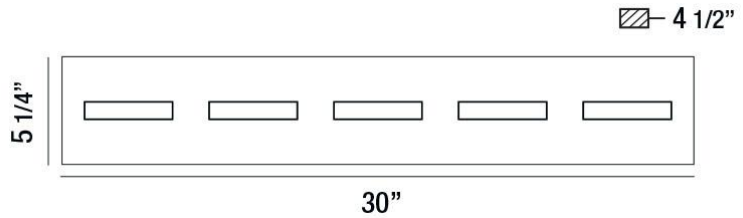

JOB NAME:

DATE:

TYPE:

COMMENTS:

LIGHT INFORMATION

Light Type	Integrated LED
CRI	80
Delivered Lumens	1435
Color Temperature	3000K
LED Lifespan (L70)	20000
Number of Lights	5
Light Direction	Up & Down
Dimming Method	Triac/Elv
Current Type	DC
Input Voltage	120
Total Wattage	25

DIMENSIONS & WEIGHT

Length (In)	30
Height (In)	5.25
Ext (In)	4.5
Weight (Lbs)	6.19

INSTALLATION

Mounting Type	J-Box
Rating	Damp
Hanging Support Type	J-Box

PRODUCT FINISH

Chrome

CERTIFICATIONS & COMPLIANCE