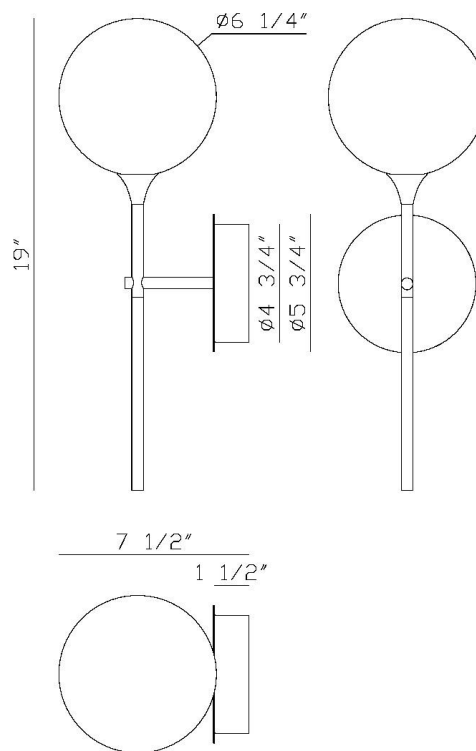

JOB NAME:

DATE:

TYPE:

COMMENTS:

LIGHT INFORMATION

Light Type	Integrated LED
CRI	90
Delivered Lumens	203
Color Temperature	3000K
LED Lifespan (L70)	52000
Number of Lights	1
Light Direction	Ambient
Dimming Method	Triac/Elv
Current Type	DC
Input Voltage	120-277
Total Wattage	4.5

DIMENSIONS & WEIGHT

Width (In)	5.5
Height (In)	19
Ext (In)	7.75
Weight (Lbs)	2.09

INSTALLATION

Mounting Type	J-Box
Rating	Damp
Hanging Support Type	J-Box

PRODUCT FINISH

Satin Nickel

SHADE FINISH

Amber Glass