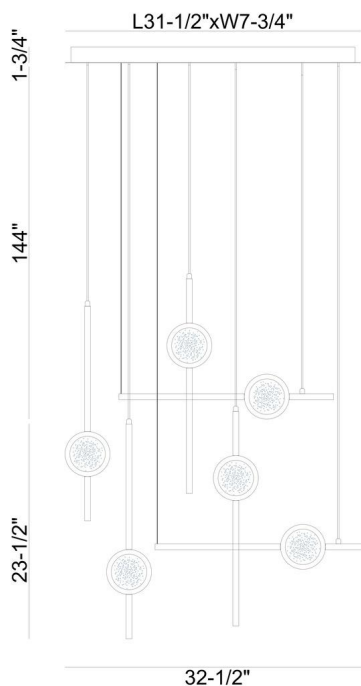

## LIGHT INFORMATION

Light Type	Integrated LED
CRI	90
Delivered Lumens	1761
Color Temperature	3500K
LED Lifespan (L70)	20000
Number of Lights	6
Light Direction	Ambient
Dimming Method	Triac/Elv
Current Type	DC
Input Voltage	120
Total Wattage	36

## DIMENSIONS & WEIGHT

Length (In)	31.5
Width (In)	7.75
Height (In)	23.5
Min Height (In)	45
Max Height (In)	145
Weight (Lbs)	31.52