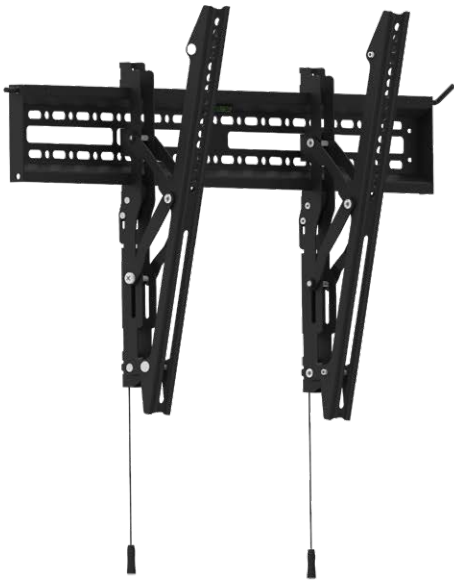

Furrion Universal Outdoor Fixed Tilt Mount

Take your viewing experience to the next level.

Specially designed for outdoor use, it features adjustable positioning for optimal viewing and a locking system to safely secure the screen to the wall. The frame is built for use with Furrion Aurora™ 4K LED Outdoor TV of all sizes.

Key Benefits

Made for Outdoor: Designed for patios, decks, and balconies Furrion Universal Outdoor Fixed Tilt Mount provides a weather-proof solution to mounting a TV outdoors. The high-quality powder-coated finish protects against wear and tear, scratches and rust for a durable and robust solution to outdoor viewing.

Heavy Duty: It offers perfect stability for TVs up to 110 lbs (50 kg) to hold a wide range of model sizes.

Adjustable Tilt: Get the perfect view of your favorite TV show with a tilt angle of 0° / -12°.

Main Features

WEIGHT CAPACITY

STRENGTH TESTED

WEATHERPROOF

Certification

Specifications

Max loading(lbs/kg)	110lbs / 50kg
Tilt angle	0° / -12°
Swivel angle	0°
Level adjustment	0°
Distance from wall	0.019" (36mm)
Built-in horizontal meter (leveler)	√
VESA Support	From 100 x 100mm to 600 x 400mm