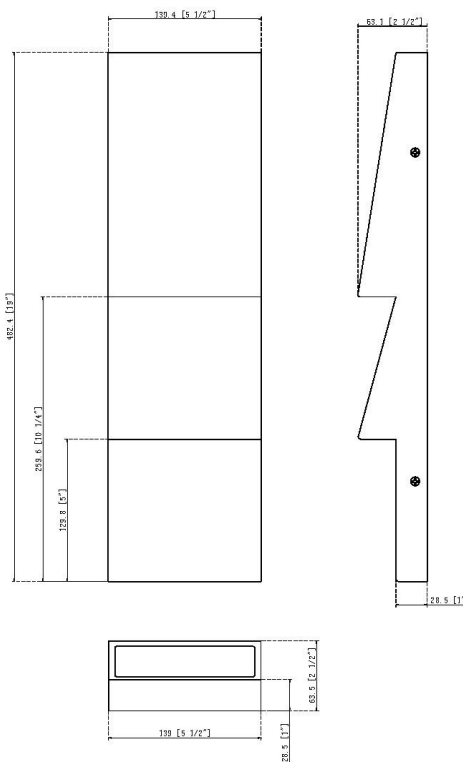

JOB NAME:

DATE:

TYPE:

COMMENTS:

LIGHT INFORMATION

Light Type	Integrated LED
CRI	90
Delivered Lumens	234
Color Temperature	3000K
LED Lifespan (L70)	52000
Number of Lights	2
Light Direction	Ambient
Dimming Method	Triac/Elv
Current Type	AC
Input Voltage	120
Total Wattage	20

DIMENSIONS & WEIGHT

Width (In)	5.5
Height (In)	19
Ext (In)	2.5
Weight (Lbs)	4.41

INSTALLATION

Mounting Type	J-Box
Rating	Wet
Hanging Support Type	J-Box

PRODUCT FINISH

Sand Bronze

CERTIFICATIONS & COMPLIANCE